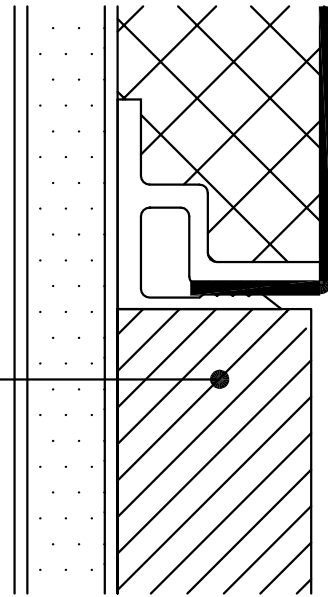

EDGE @ VINYL BASE

EDGE @ WOOD BASE

EDGE @ INSIDE CORNER

EDGE @ CEILING

MIDSEAM

NOTE: DETAILS ARE AVAILABLE AT www.novawall.com
FOR DOWNLOAD IN AutoCAD® FORMAT.

1" ECOTRACK® WELTLESS EDGE DETAILS

SCALE: 1" = 1"

NOVAWALL SYSTEMS, INC.

885-B SOUTH PICKETT STREET
ALEXANDRIA, VIRGINIA 22304
(P) 800.695.6682

EDGE @ DOOR JAMB

EDGE @ OUTSIDE CORNER

INSIDE CORNER

OUTSIDE CORNER

NOTE: DETAILS ARE AVAILABLE AT www.novawall.com
FOR DOWNLOAD IN AutoCAD® FORMAT.

1" ECOTRACK® WELTLESS EDGE DETAILS

SCALE: 1" = 1"

NOVAWALL SYSTEMS, INC.

885-B SOUTH PICKETT STREET
ALEXANDRIA, VIRGINIA 22304
(P) 800.695.6682