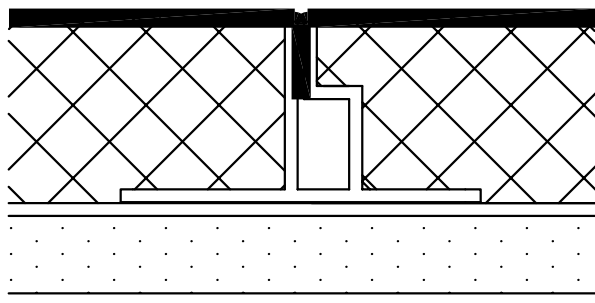

EDGE @ VINYL BASE

EDGE @ WOOD BASE

EDGE @ INSIDE CORNER

EDGE @ CEILING

MIDSEAM

NOTE: DETAILS ARE AVAILABLE AT www.novawall.com
FOR DOWNLOAD IN AutoCAD® FORMAT.

1" ECOTRACK® WELTLESS EDGE DETAILS

SCALE: 1" = 1"

1" ECOTRACK® WELTLESS EDGE DETAILS

SCALE: 1" = 1"

NOVAWALL SYSTEMS, INC.

885-B SOUTH PICKETT STREET
ALEXANDRIA, VIRGINIA 22304
(P) 800.695.6682