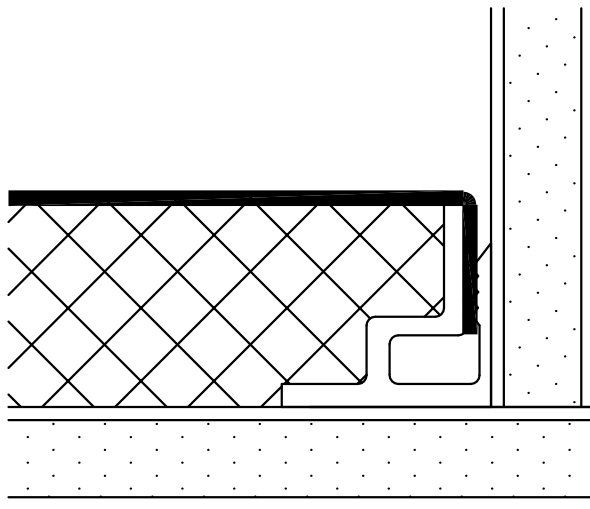

EDGE @ VINYL BASE

EDGE @ WOOD BASE

EDGE @ INSIDE CORNER

EDGE @ CEILING

MIDSEAM

NOTE: DETAILS ARE AVAILABLE AT www.novawall.com
FOR DOWNLOAD IN AutoCAD® FORMAT.

1" ECOTRACK® WELTLESS EDGE DETAILS

SCALE: 1" = 1"

NOVAWALL SYSTEMS, INC.

885-B SOUTH PICKETT STREET
ALEXANDRIA, VIRGINIA 22304
(P) 800.695.6682

EDGE @ DOOR JAMB

EDGE @ OUTSIDE CORNER

INSIDE CORNER

OUTSIDE CORNER

NOTE: DETAILS ARE AVAILABLE AT www.novawall.com
FOR DOWNLOAD IN AutoCAD® FORMAT.

1" ECOTRACK® WELTLESS EDGE DETAILS

SCALE: 1" = 1"

NOVAWALL SYSTEMS, INC.

885-B SOUTH PICKETT STREET
ALEXANDRIA, VIRGINIA 22304
(P) 800.695.6682