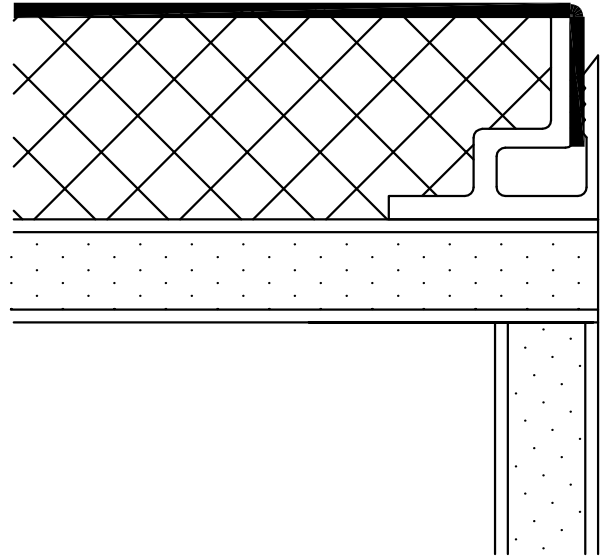

EDGE @ OUTSIDE CORNER