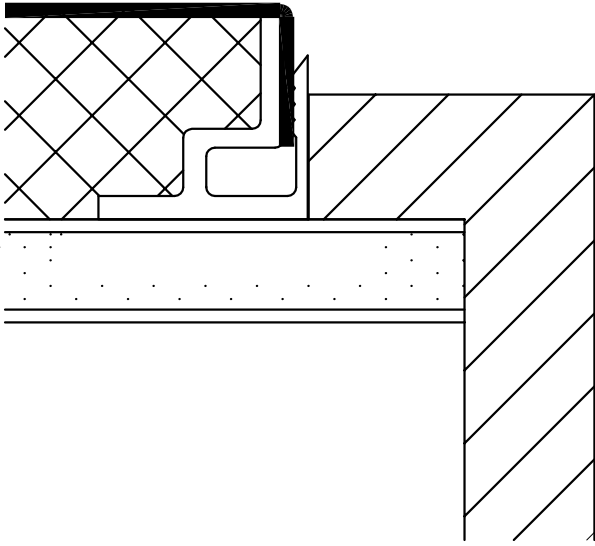

EDGE @ VINYL BASE

EDGE @ WOOD BASE

EDGE @ INSIDE CORNER

EDGE @ CEILING

MIDSEAM

NOTE: DETAILS ARE AVAILABLE AT www.novawall.com
FOR DOWNLOAD IN AutoCAD® FORMAT.

1" ECOTRACK® WELTLESS EDGE DETAILS

SCALE: 1" = 1"

NOVAWALL SYSTEMS, INC.

885-B SOUTH PICKETT STREET
ALEXANDRIA, VIRGINIA 22304
(P) 800.695.6682

EDGE @ DOOR JAMB

EDGE @ OUTSIDE CORNER

INSIDE CORNER

OUTSIDE CORNER

NOTE: DETAILS ARE AVAILABLE AT www.novawall.com
FOR DOWNLOAD IN AutoCAD® FORMAT.

1" ECOTRACK® WELTLESS EDGE DETAILS

SCALE: 1" = 1"

NOVAWALL SYSTEMS, INC.

885-B SOUTH PICKETT STREET
ALEXANDRIA, VIRGINIA 22304
(P) 800.695.6682