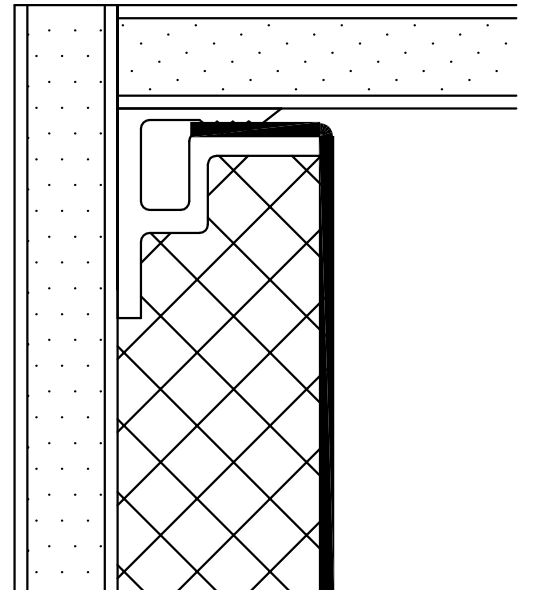

EDGE @ VINYL BASE

EDGE @ WOOD BASE

EDGE @ INSIDE CORNER

EDGE @ CEILING

MIDSEAM

NOTE: DETAILS ARE AVAILABLE AT www.novawall.com
FOR DOWNLOAD IN AutoCAD® FORMAT.

1" ECOTRACK® WELTLESS EDGE DETAILS

SCALE: 1" = 1"

NOVAWALL SYSTEMS, INC.

885-B SOUTH PICKETT STREET
ALEXANDRIA, VIRGINIA 22304
(P) 800.695.6682

EDGE @ DOOR JAMB

EDGE @ OUTSIDE CORNER

INSIDE CORNER

OUTSIDE CORNER

NOTE: DETAILS ARE AVAILABLE AT www.novawall.com
FOR DOWNLOAD IN AutoCAD® FORMAT.

1" ECOTRACK® WELTLESS EDGE DETAILS

SCALE: 1" = 1"

NOVAWALL SYSTEMS, INC.

885-B SOUTH PICKETT STREET
ALEXANDRIA, VIRGINIA 22304
(P) 800.695.6682