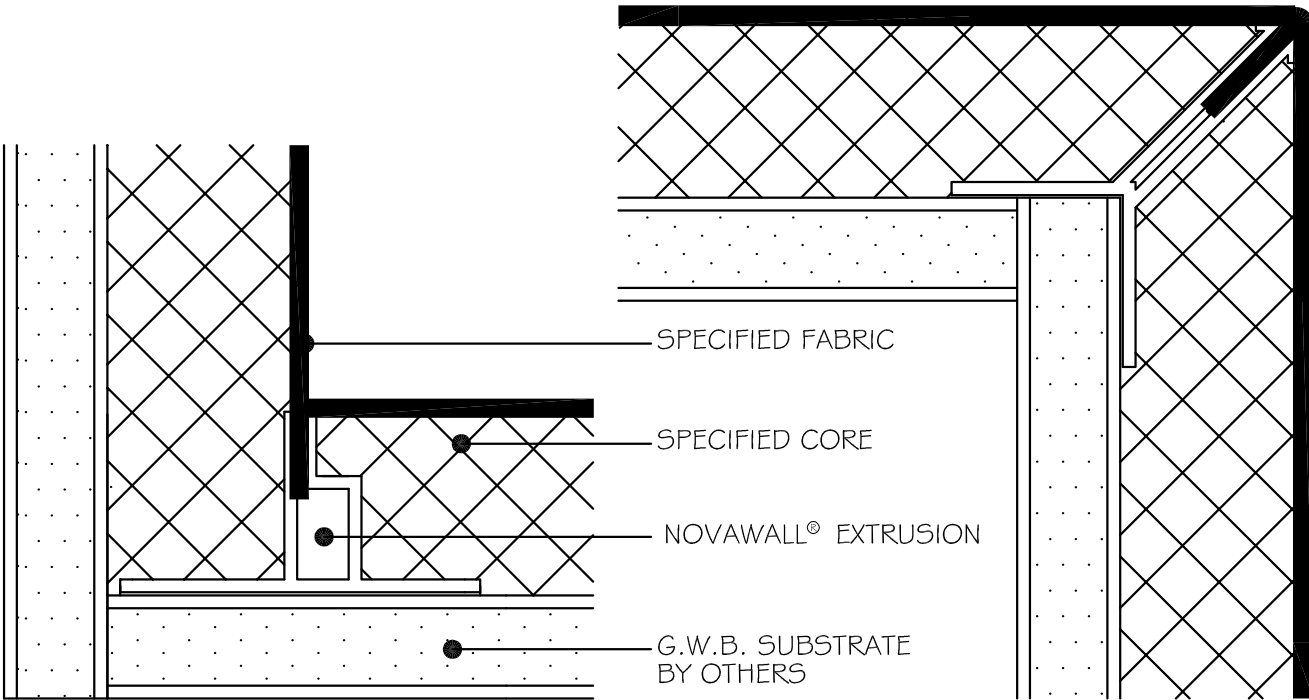

EDGE @ VINYL BASE

EDGE @ WOOD BASE

EDGE @ INSIDE CORNER

EDGE @ CEILING

MIDSEAM

NOTE: DETAILS ARE AVAILABLE AT www.novawall.com
FOR DOWNLOAD IN AutoCAD® FORMAT.

1" ECOTRACK® WELTLESS EDGE DETAILS

SCALE: 1" = 1"

NOVAWALL SYSTEMS, INC.

885-B SOUTH PICKETT STREET
ALEXANDRIA, VIRGINIA 22304
(P) 800.695.6682

EDGE @ DOOR JAMB

EDGE @ OUTSIDE CORNER

INSIDE CORNER

OUTSIDE CORNER

NOTE: DETAILS ARE AVAILABLE AT www.novawall.com
FOR DOWNLOAD IN AutoCAD® FORMAT.

1" ECOTRACK® WELTLESS EDGE DETAILS

SCALE: 1" = 1"

NOVAWALL SYSTEMS, INC.

885-B SOUTH PICKETT STREET
ALEXANDRIA, VIRGINIA 22304
(P) 800.695.6682