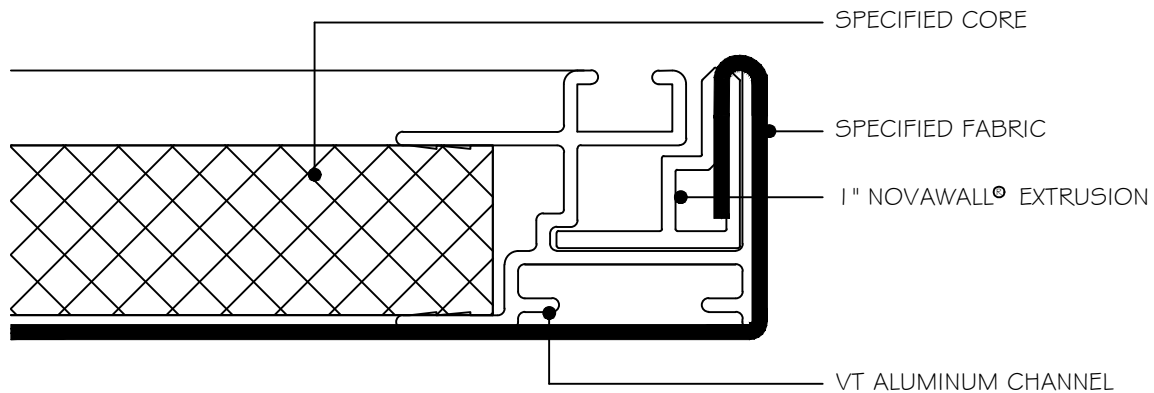

VT ALUMINUM CHANNEL/ KNIFE EDGE

VT ALUMINUM CHANNEL/ SQUARE EDGE

NOTE: DETAILS ARE AVAILABLE AT www.novawall.com
FOR DOWNLOAD IN AutoCAD® FORMAT.

NOVAWALL VT ALUMINUM CHANNEL DETAILS

SCALE: 1" = 1"

NOVAWALL SYSTEMS, INC.