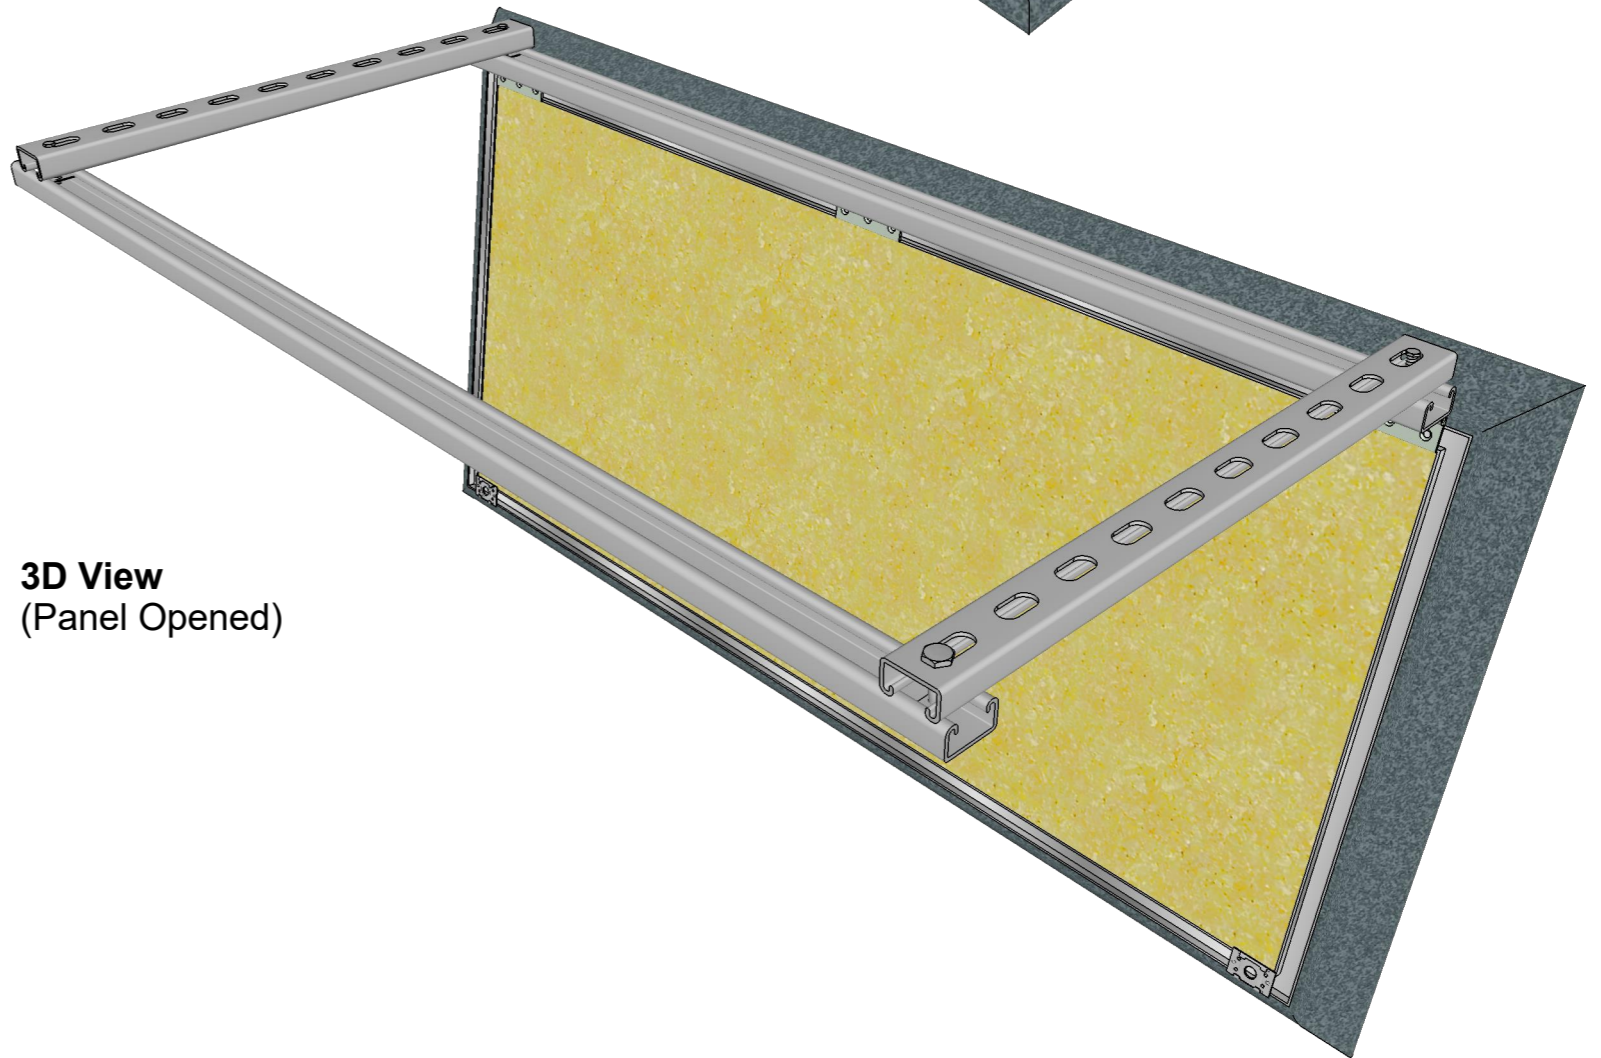

Typical Plan

Corner Detail

Typical Elevation

3D View
(Panel Closed)

3D View
(Panel Opened)

Title
Versatile Hinge and Push Catch Detail

Size A3 Rev No. - Drawing No. VER-004

Date
14/10/2017

Above Ceiling Access