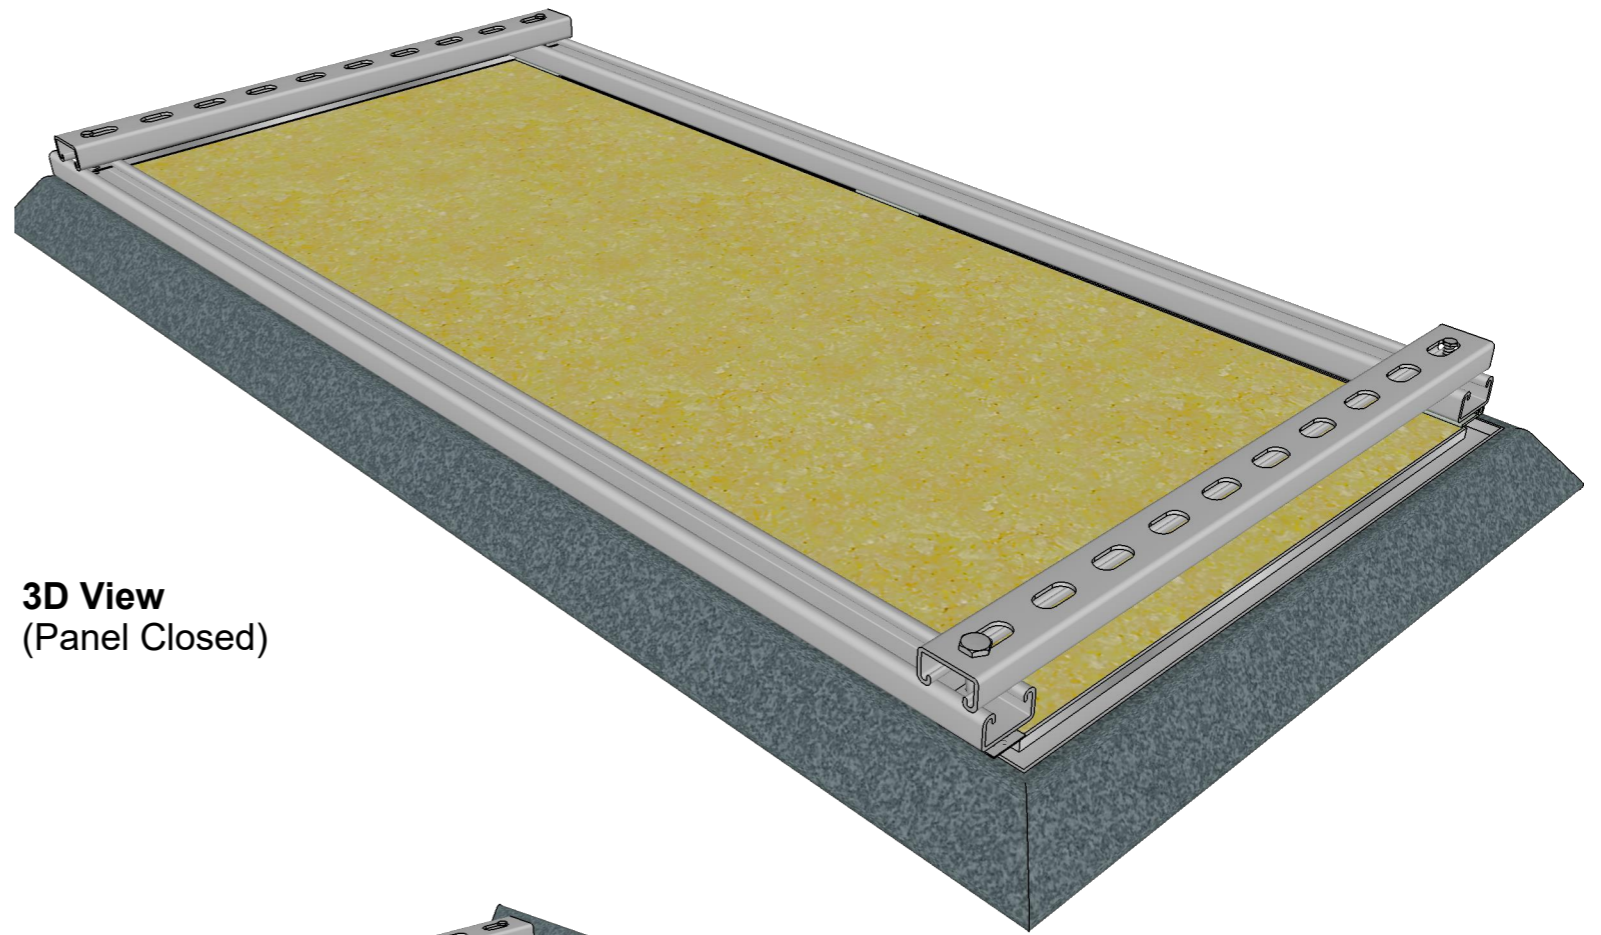

Typical Plan

Corner Detail

Typical Elevation

3D View
(Panel Closed)

3D View
(Panel Opened)

Title
Versatile Hinge and Push Catch Detail

Size A3 Rev No. - Drawing No. VER-004

Date
14/10/2017

Above Ceiling Access