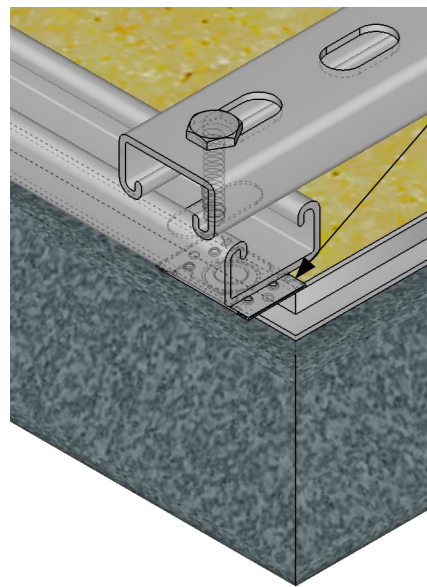

Typical Plan

Corner Detail

Typical Elevation

3D View
(Panel Closed)

3D View
(Panel Opened)

Title
Versatile Hinge and Push Catch Detail

Size A3 Rev No. - Drawing No. VER-004

Date
14/10/2017

Above Ceiling Access