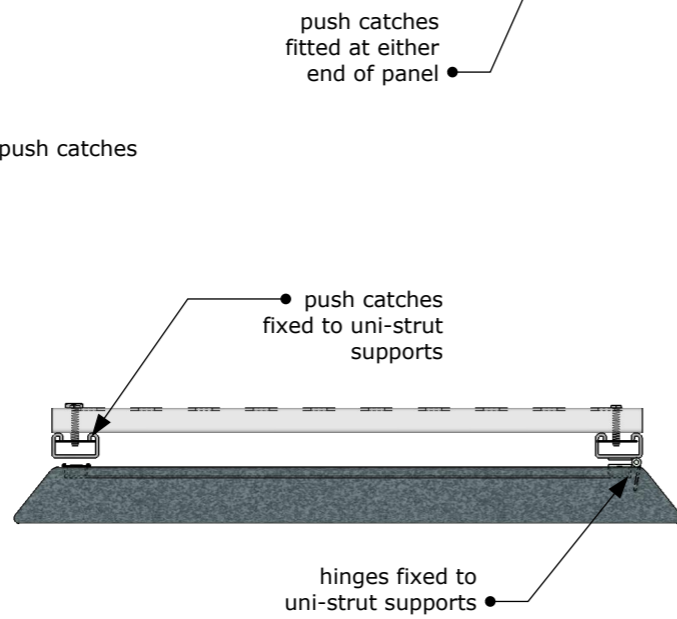

Typical Plan

Corner Detail

Typical Elevation

3D View
(Panel Closed)

3D View
(Panel Opened)

Title
Versatile Hinge and Push Catch Detail

Size A3 Rev No. - Drawing No. VER-004

Date
14/10/2017

Above Ceiling Access