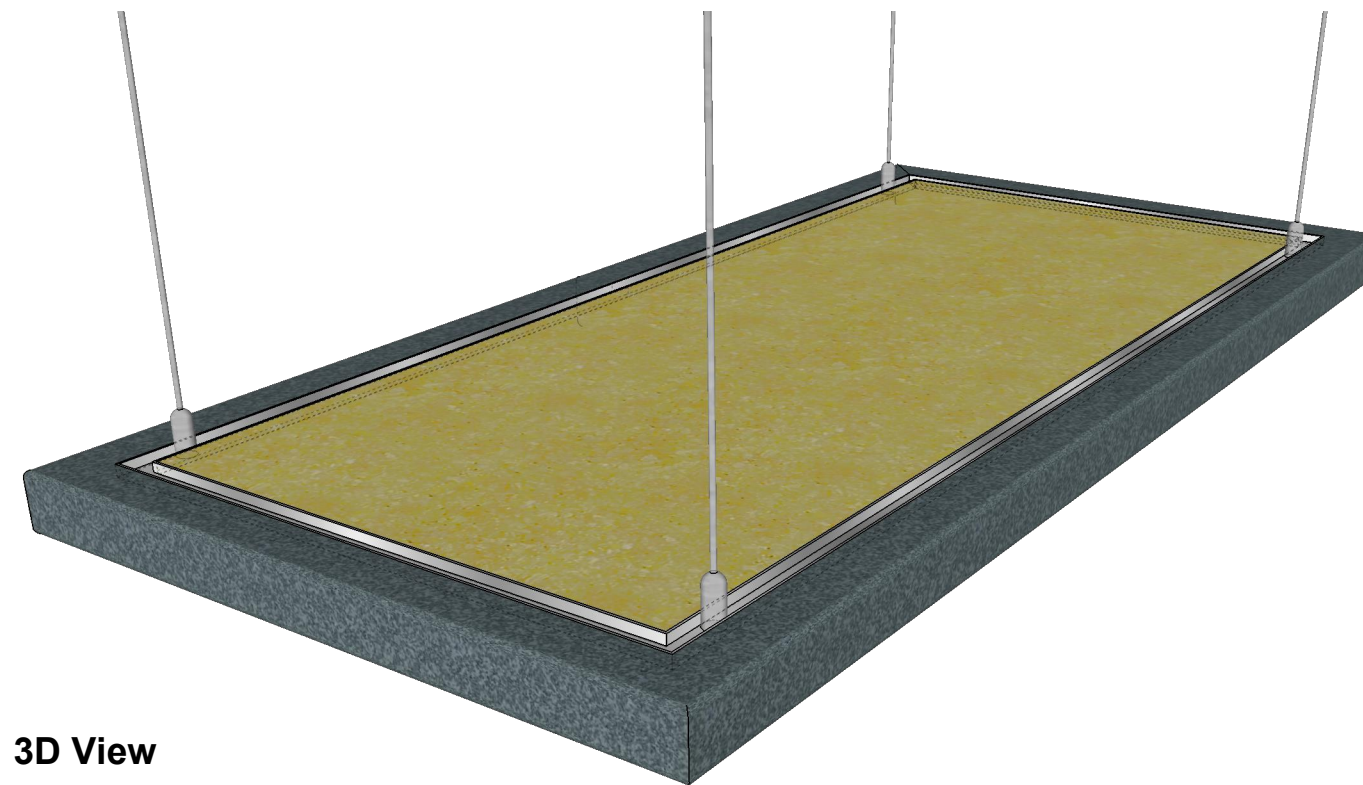

Typical Plan

3D View

Corner Detail

Typical Elevation

3D View

Title
Novawallform VT Channel Square Edge
Panel
Size A3 Rev No. - Drawing No. VER-007

Date
14/10/2017

Acoustic Cloud