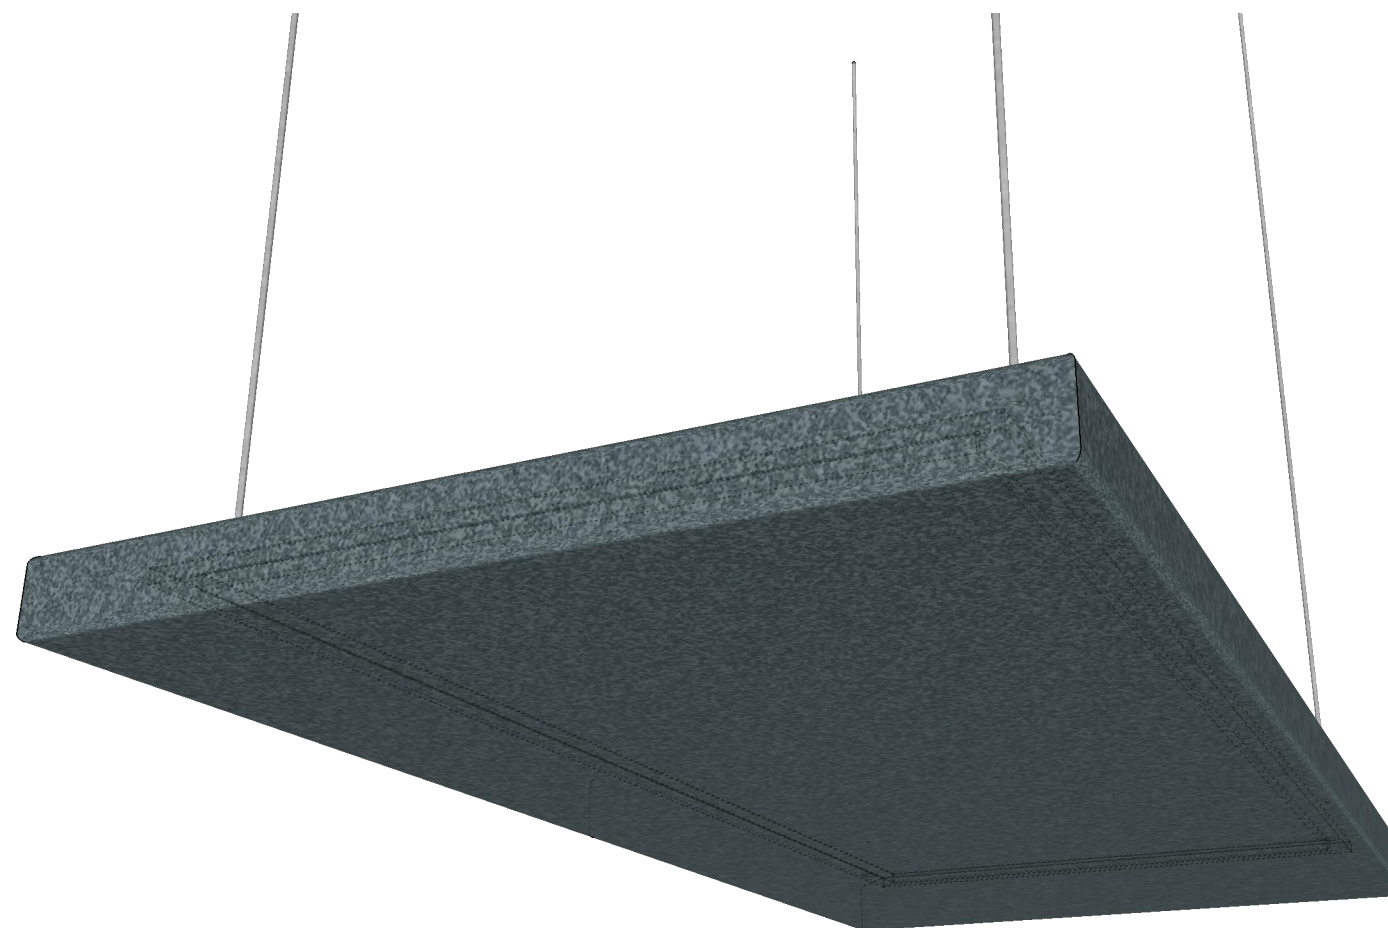

Typical Plan

3D View

Corner Detail

Typical Elevation

3D View

Title
Novawallform VT Channel Square Edge
Panel
Size A3 Rev No. - Drawing No. VER-007

Date
14/10/2017

Acoustic Cloud