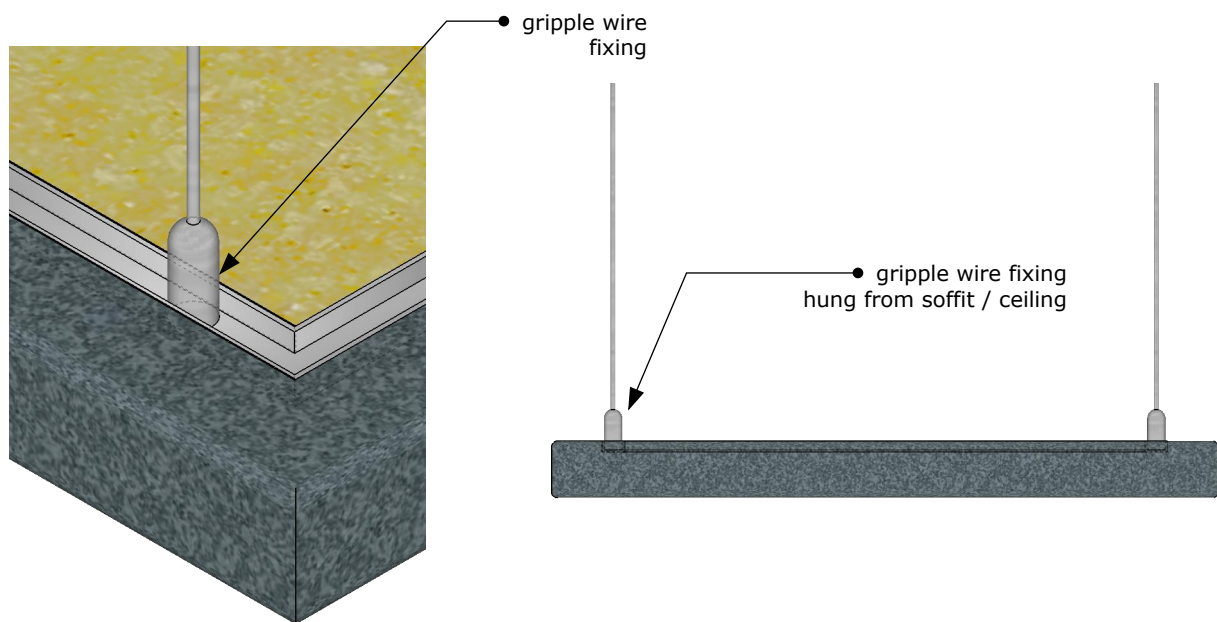

Typical Plan

3D View

Corner Detail

Typical Elevation

3D View

Title
Novawallform VT Channel Square Edge
Panel
Size A3 Rev No. - Drawing No. VER-007

Date
14/10/2017

Acoustic Cloud