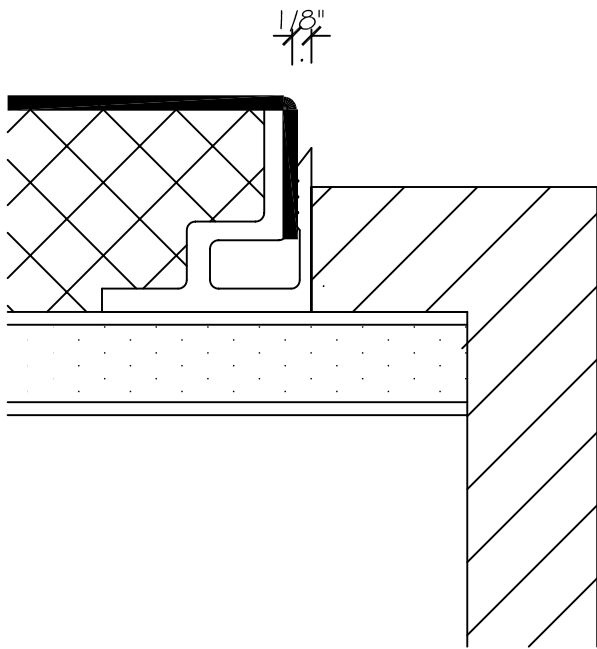

EDGE @ VINYL BASE

EDGE @ WOOD BASE

EDGE @ INSIDE CORNER

EDGE @ CEILING

MIDSEAM

NOTE: MIDSEAM INSERT FINISH MATT BLACK

NOTE: DETAILS ARE AVAILABLE AT [www.novawall.com](http://www.novawall.com)  
FOR DOWNLOAD IN AutoCAD® FORMAT.

**1/8" REVEAL DETAILS**

SCALE: 1" = 1"

**NOVAWALL SYSTEMS, INC.**

885-B SOUTH PICKETT STREET  
ALEXANDRIA, VIRGINIA 22304  
(P) 800.695.6682

EDGE @ DOOR JAMB

EDGE @ OUTSIDE CORNER

INSIDE CORNER

OUTSIDE CORNER

NOTE: MIDSEAM INSERT FINISH MATT BLACK

NOTE: DETAILS ARE AVAILABLE AT [www.novawall.com](http://www.novawall.com) FOR DOWNLOAD IN AutoCAD® FORMAT.

**1/8" REVEAL DETAILS**

SCALE: 1" = 1"

**NOVAWALL SYSTEMS, INC.**