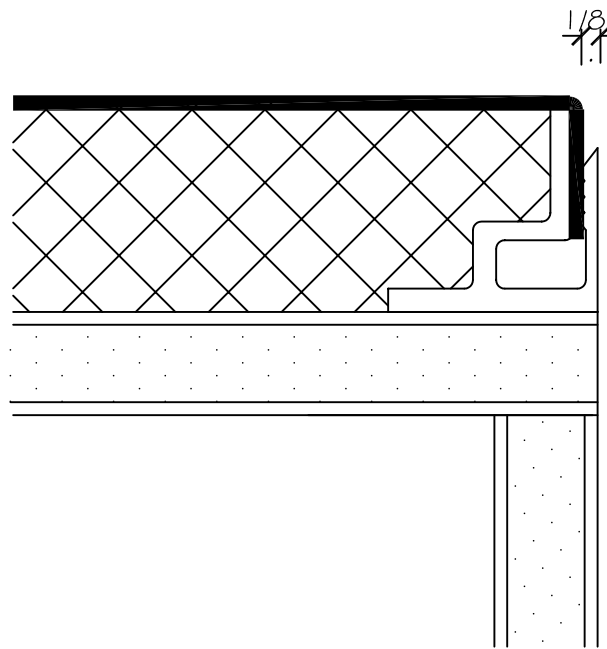

EDGE @ VINYL BASE

EDGE @ WOOD BASE

EDGE @ INSIDE CORNER

EDGE @ CEILING

MIDSEAM

NOTE: MIDSEAM INSERT FINISH MATT BLACK

NOTE: DETAILS ARE AVAILABLE AT [www.novawall.com](http://www.novawall.com)  
FOR DOWNLOAD IN AutoCAD® FORMAT.

**1/8" REVEAL DETAILS**

SCALE: 1" = 1"

**NOVAWALL SYSTEMS, INC.**

885-B SOUTH PICKETT STREET  
ALEXANDRIA, VIRGINIA 22304  
(P) 800.695.6682

EDGE @ DOOR JAMB

EDGE @ OUTSIDE CORNER

INSIDE CORNER

OUTSIDE CORNER

NOTE: MIDSEAM INSERT FINISH MATT BLACK

NOTE: DETAILS ARE AVAILABLE AT [www.novawall.com](http://www.novawall.com) FOR DOWNLOAD IN AutoCAD® FORMAT.

**1/8" REVEAL DETAILS**

SCALE: 1" = 1"

**NOVAWALL SYSTEMS, INC.**