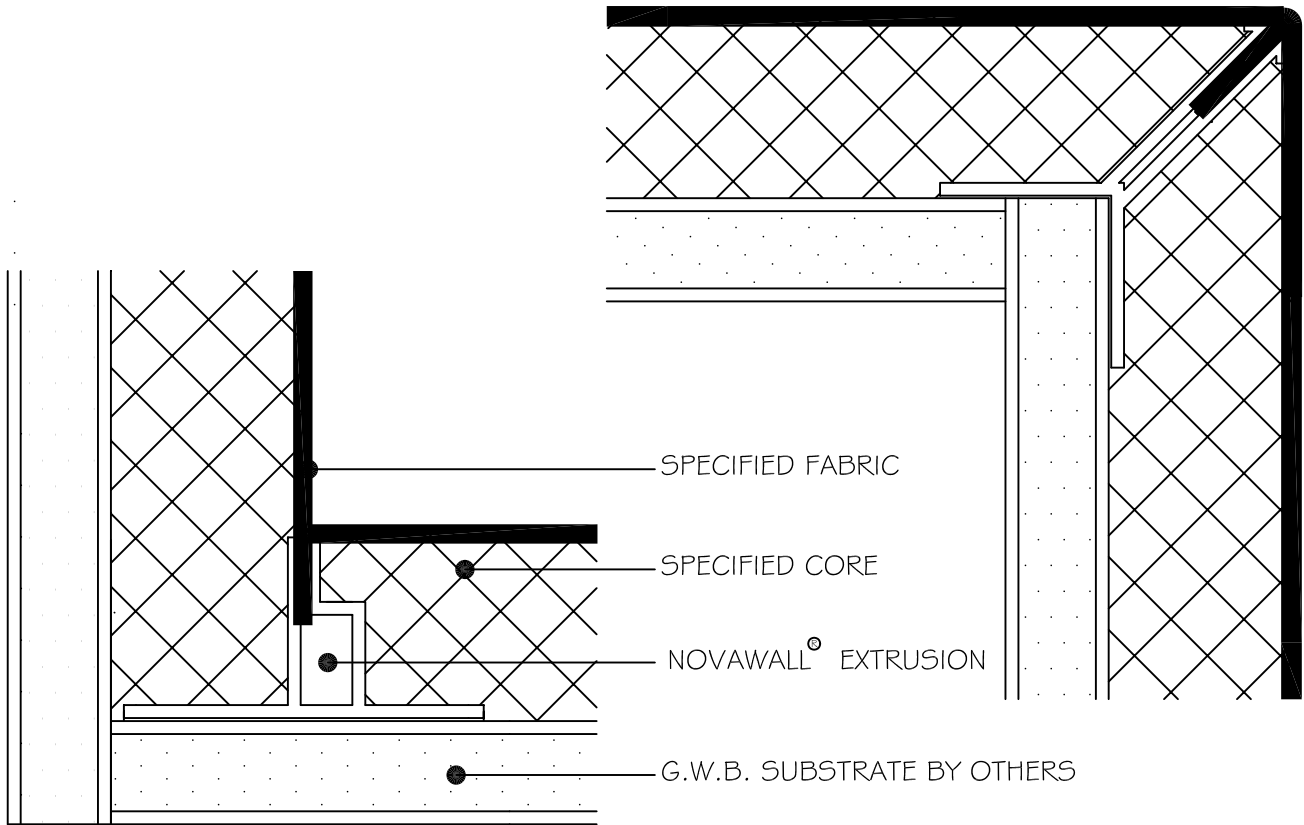

EDGE @ VINYL BASE

EDGE @ WOOD BASE

EDGE @ INSIDE CORNER

EDGE @ CEILING

MIDSEAM

NOTE: MIDSEAM INSERT FINISH MATT BLACK

NOTE: DETAILS ARE AVAILABLE AT [www.novawall.com](http://www.novawall.com)  
FOR DOWNLOAD IN AutoCAD® FORMAT.

**1/8" REVEAL DETAILS**

SCALE: 1" = 1"

**NOVAWALL SYSTEMS, INC.**

885-B SOUTH PICKETT STREET  
ALEXANDRIA, VIRGINIA 22304  
(P) 800.695.6682

EDGE @ DOOR JAMB

EDGE @ OUTSIDE CORNER

INSIDE CORNER

OUTSIDE CORNER

NOTE: MIDSEAM INSERT FINISH MATT BLACK

NOTE: DETAILS ARE AVAILABLE AT [www.novawall.com](http://www.novawall.com) FOR DOWNLOAD IN AutoCAD® FORMAT.

**1/8" REVEAL DETAILS**

SCALE: 1" = 1"

**NOVAWALL SYSTEMS, INC.**