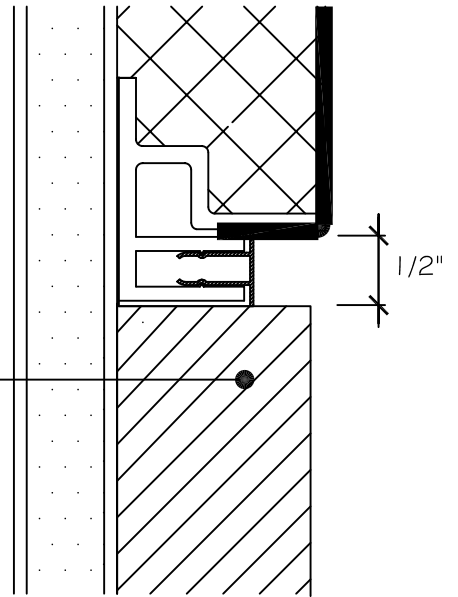

EDGE @ VINYL BASE

EDGE @ WOOD BASE

EDGE @ INSIDE CORNER

EDGE @ CEILING

MIDSEAM

NOTE: MIDSEAM INSERT FINISH MATT BLACK
 NOTE: DETAILS ARE AVAILABLE AT www.novawall.com
 FOR DOWNLOAD IN AutoCAD® FORMAT.

1/2" REVEAL DETAILS

SCALE: 1" = 1"

NOVAWALL SYSTEMS, INC.

885-B SOUTH PICKETT STREET
 ALEXANDRIA, VIRGINIA 22304
 (P) 800.695.6682

EDGE @ DOOR JAMB

EDGE @ OUTSIDE CORNER

INSIDE CORNER

OUTSIDE CORNER

NOTE: MIDSEAM INSERT FINISH MATT BLACK

NOTE: DETAILS ARE AVAILABLE AT www.novawall.com FOR DOWNLOAD IN AutoCAD® FORMAT.

1/2" REVEAL DETAILS

SCALE: 1" = 1"

NOVAWALL SYSTEMS, INC.

885-B SOUTH PICKETT STREET
ALEXANDRIA, VIRGINIA 22304
(P) 800.695.6682