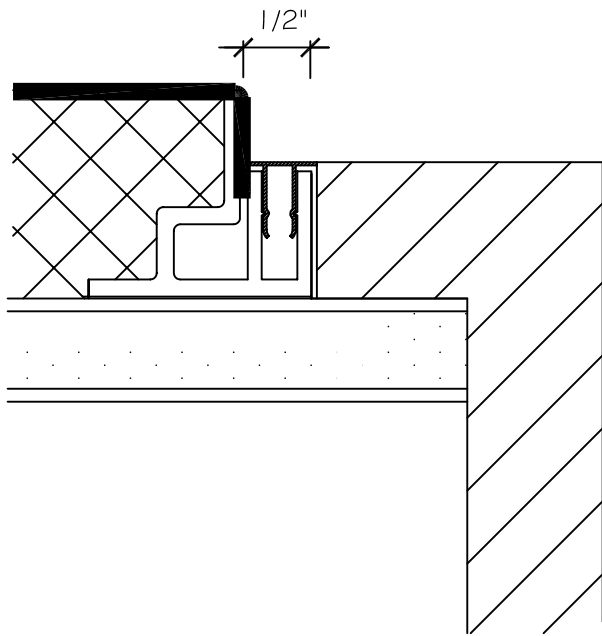

EDGE @ VINYL BASE

EDGE @ WOOD BASE

EDGE @ INSIDE CORNER

EDGE @ CEILING

MIDSEAM

NOTE: MIDSEAM INSERT FINISH MATT BLACK
 NOTE: DETAILS ARE AVAILABLE AT www.novawall.com
 FOR DOWNLOAD IN AutoCAD® FORMAT.

1/2" REVEAL DETAILS

SCALE: 1" = 1"

NOVAWALL SYSTEMS, INC.

885-B SOUTH PICKETT STREET
 ALEXANDRIA, VIRGINIA 22304
 (P) 800.695.6682

EDGE @ DOOR JAMB

EDGE @ OUTSIDE CORNER

INSIDE CORNER

OUTSIDE CORNER

NOTE: MIDSEAM INSERT FINISH MATT BLACK

NOTE: DETAILS ARE AVAILABLE AT www.novawall.com FOR DOWNLOAD IN AutoCAD® FORMAT.

1/2" REVEAL DETAILS

SCALE: 1" = 1"

NOVAWALL SYSTEMS, INC.

885-B SOUTH PICKETT STREET
ALEXANDRIA, VIRGINIA 22304
(P) 800.695.6682