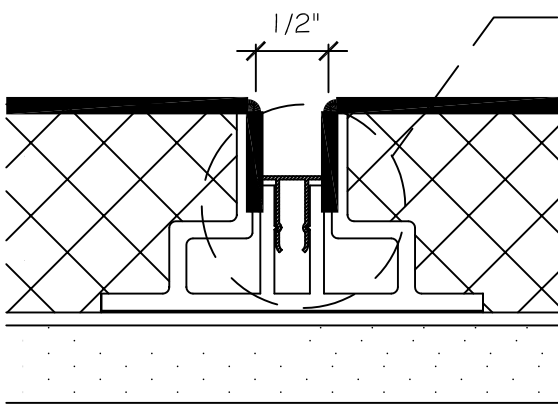

EDGE @ VINYL BASE

EDGE @ WOOD BASE

EDGE @ INSIDE CORNER

EDGE @ CEILING

MIDSEAM

NOTE: MIDSEAM INSERT FINISH MATT BLACK
 NOTE: DETAILS ARE AVAILABLE AT www.novawall.com
 FOR DOWNLOAD IN AutoCAD® FORMAT.

1/2" REVEAL DETAILS

SCALE: 1" = 1"

NOVAWALL SYSTEMS, INC.

885-B SOUTH PICKETT STREET
 ALEXANDRIA, VIRGINIA 22304
 (P) 800.695.6682

EDGE @ DOOR JAMB

EDGE @ OUTSIDE CORNER

INSIDE CORNER

OUTSIDE CORNER

NOTE: MIDSEAM INSERT FINISH MATT BLACK

NOTE: DETAILS ARE AVAILABLE AT www.novawall.com FOR DOWNLOAD IN AutoCAD® FORMAT.

1/2" REVEAL DETAILS

SCALE: 1" = 1"

NOVAWALL SYSTEMS, INC.

885-B SOUTH PICKETT STREET
ALEXANDRIA, VIRGINIA 22304
(P) 800.695.6682