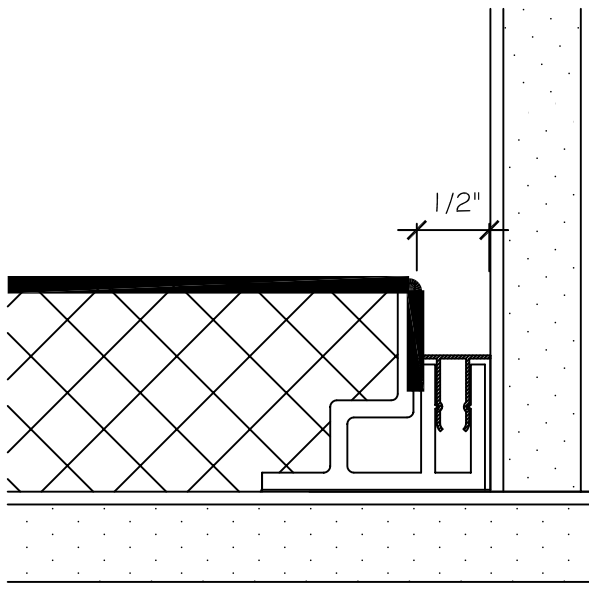

EDGE @ VINYL BASE

EDGE @ WOOD BASE

EDGE @ INSIDE CORNER

EDGE @ CEILING

MIDSEAM

NOTE: MIDSEAM INSERT FINISH MATT BLACK
 NOTE: DETAILS ARE AVAILABLE AT www.novawall.com
 FOR DOWNLOAD IN AutoCAD® FORMAT.

1/2" REVEAL DETAILS

SCALE: 1" = 1"

NOVAWALL SYSTEMS, INC.

885-B SOUTH PICKETT STREET
 ALEXANDRIA, VIRGINIA 22304
 (P) 800.695.6682

EDGE @ DOOR JAMB

EDGE @ OUTSIDE CORNER

INSIDE CORNER

OUTSIDE CORNER

NOTE: MIDSEAM INSERT FINISH MATT BLACK

NOTE: DETAILS ARE AVAILABLE AT www.novawall.com FOR DOWNLOAD IN AutoCAD® FORMAT.

1/2" REVEAL DETAILS

SCALE: 1" = 1"

NOVAWALL SYSTEMS, INC.

885-B SOUTH PICKETT STREET
ALEXANDRIA, VIRGINIA 22304
(P) 800.695.6682