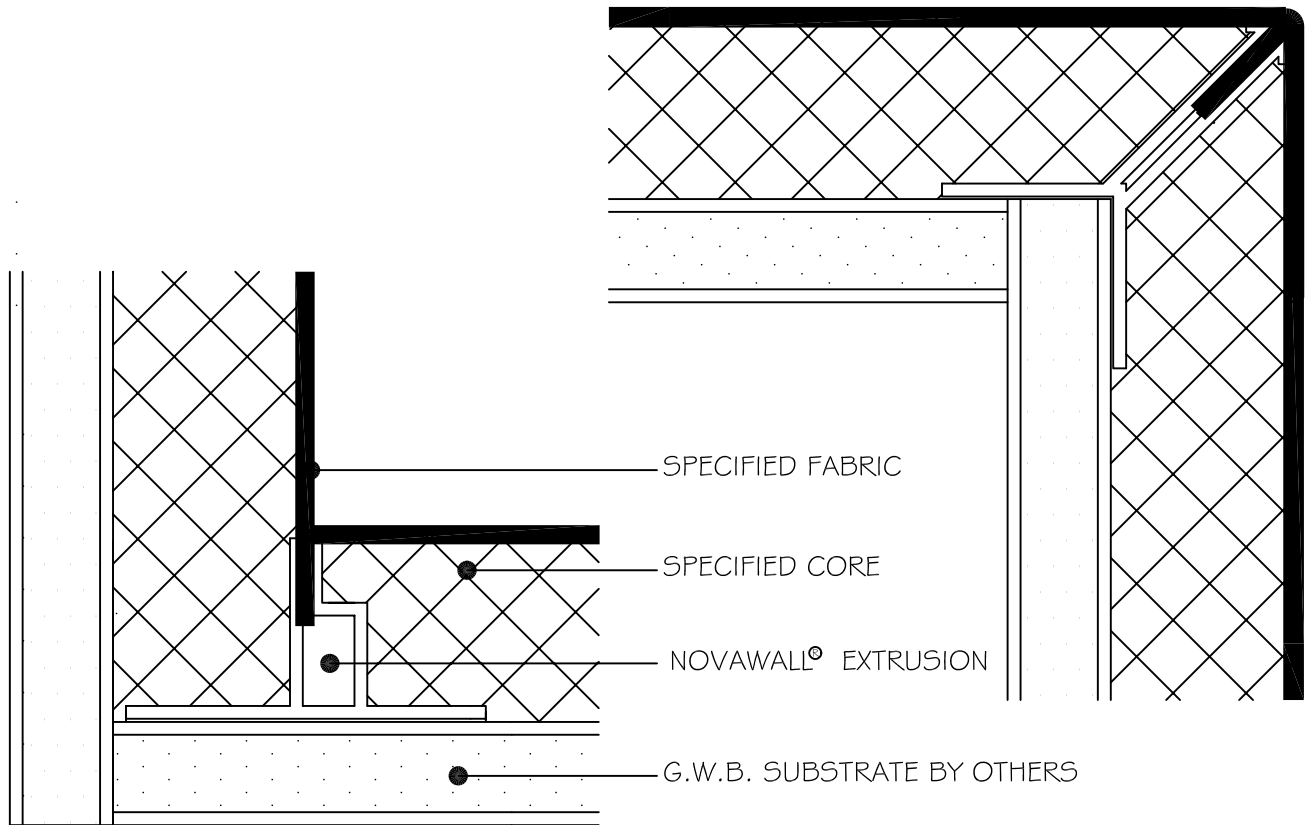

EDGE @ VINYL BASE

EDGE @ WOOD BASE

EDGE @ INSIDE CORNER

EDGE @ CEILING

MIDSEAM

NOTE: MIDSEAM INSERT FINISH MATT BLACK
 NOTE: DETAILS ARE AVAILABLE AT www.novawall.com
 FOR DOWNLOAD IN AutoCAD® FORMAT.

1/2" REVEAL DETAILS

SCALE: 1" = 1"

NOVAWALL SYSTEMS, INC.

885-B SOUTH PICKETT STREET
 ALEXANDRIA, VIRGINIA 22304
 (P) 800.695.6682

EDGE @ DOOR JAMB

EDGE @ OUTSIDE CORNER

INSIDE CORNER

OUTSIDE CORNER

NOTE: MIDSEAM INSERT FINISH MATT BLACK

NOTE: DETAILS ARE AVAILABLE AT www.novawall.com FOR DOWNLOAD IN AutoCAD® FORMAT.

1/2" REVEAL DETAILS

SCALE: 1" = 1"

NOVAWALL SYSTEMS, INC.

885-B SOUTH PICKETT STREET
ALEXANDRIA, VIRGINIA 22304
(P) 800.695.6682