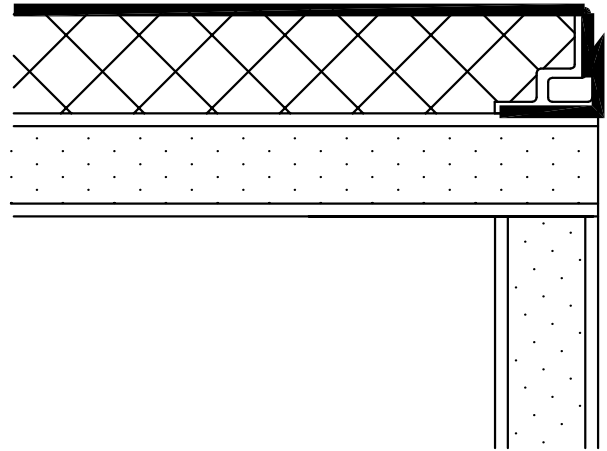

EDGE @ OUTSIDE CORNER