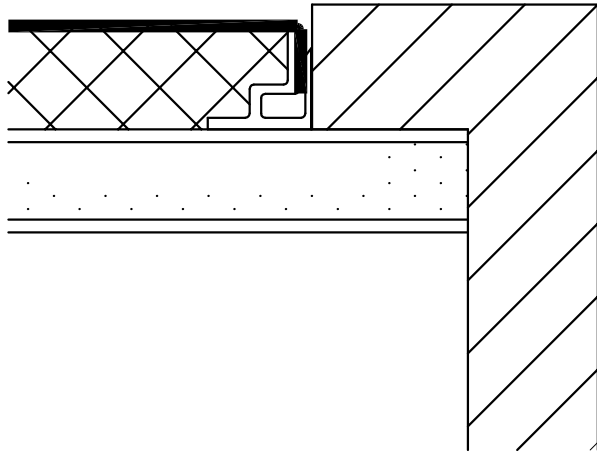

EDGE @ VINYL BASE

EDGE @ WOOD BASE

EDGE @ INSIDE CORNER

EDGE @ CEILING

MIDSEAM

NOTE: DETAILS ARE AVAILABLE AT www.novawall.com FOR DOWNLOAD IN AutoCAD® FORMAT.

1/2" SQUARE EDGE WELTLESS DETAILS

SCALE: 1" = 1"

NOVAWALL SYSTEMS, INC.

885-B SOUTH PICKETT STREET
ALEXANDRIA, VIRGINIA 22304
(P) 800.695.6682

EDGE @ DOOR JAMB

EDGE @ OUTSIDE CORNER

INSIDE CORNER

OUTSIDE CORNER

- SPECIFIED FABRIC
- SPECIFIED CORE
- NOVAWALL® EXTRUSION
- G.W.B. SUBSTRATE BY OTHERS

NOTE: DETAILS ARE AVAILABLE AT www.novawall.com
FOR DOWNLOAD IN AutoCAD FORMAT.

1/2" SQUARE EDGE WELTLESS DETAILS

SCALE: 1" = 1"

NOVAWALL SYSTEMS, INC.

885-B SOUTH PICKETT STREET
ALEXANDRIA, VIRGINIA 22304
(P) 800.695.6682