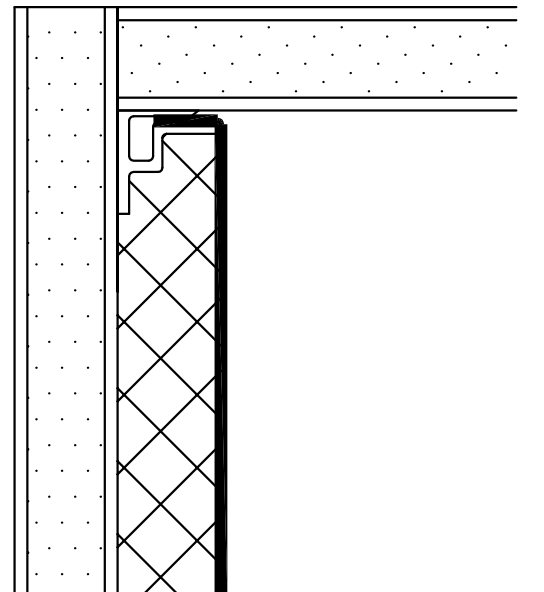

EDGE @ VINYL BASE

EDGE @ WOOD BASE

EDGE @ INSIDE CORNER

EDGE @ CEILING

MIDSEAM

NOTE: DETAILS ARE AVAILABLE AT www.novawall.com FOR DOWNLOAD IN AutoCAD® FORMAT.

1/2" SQUARE EDGE WELTLESS DETAILS

SCALE: 1" = 1"

NOVAWALL SYSTEMS, INC.

885-B SOUTH PICKETT STREET
ALEXANDRIA, VIRGINIA 22304
(P) 800.695.6682

EDGE @ DOOR JAMB

EDGE @ OUTSIDE CORNER

INSIDE CORNER

OUTSIDE CORNER

- SPECIFIED FABRIC
- SPECIFIED CORE
- NOVAWALL® EXTRUSION
- G.W.B. SUBSTRATE BY OTHERS

NOTE: DETAILS ARE AVAILABLE AT www.novawall.com
FOR DOWNLOAD IN AutoCAD FORMAT.

1/2" SQUARE EDGE WELTLESS DETAILS

SCALE: 1" = 1"

NOVAWALL SYSTEMS, INC.

885-B SOUTH PICKETT STREET
ALEXANDRIA, VIRGINIA 22304
(P) 800.695.6682