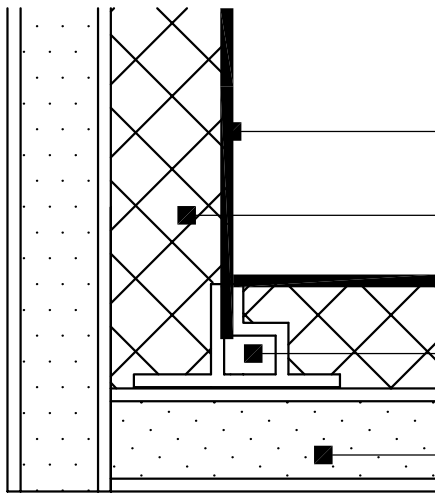

EDGE @ VINYL BASE

EDGE @ WOOD BASE

EDGE @ INSIDE CORNER

EDGE @ CEILING

MIDSEAM

NOTE: DETAILS ARE AVAILABLE AT www.novawall.com FOR DOWNLOAD IN AutoCAD® FORMAT.

1/2" SQUARE EDGE WELTLESS DETAILS

SCALE: 1" = 1"

NOVAWALL SYSTEMS, INC.

885-B SOUTH PICKETT STREET
ALEXANDRIA, VIRGINIA 22304
(P) 800.695.6682

EDGE @ DOOR JAMB

EDGE @ OUTSIDE CORNER

INSIDE CORNER

OUTSIDE CORNER

- SPECIFIED FABRIC
- SPECIFIED CORE
- NOVAWALL® EXTRUSION
- G.W.B. SUBSTRATE BY OTHERS

NOTE: DETAILS ARE AVAILABLE AT www.novawall.com
FOR DOWNLOAD IN AutoCAD FORMAT.

1/2" SQUARE EDGE WELTLESS DETAILS

SCALE: 1" = 1"

NOVAWALL SYSTEMS, INC.

885-B SOUTH PICKETT STREET
ALEXANDRIA, VIRGINIA 22304
(P) 800.695.6682