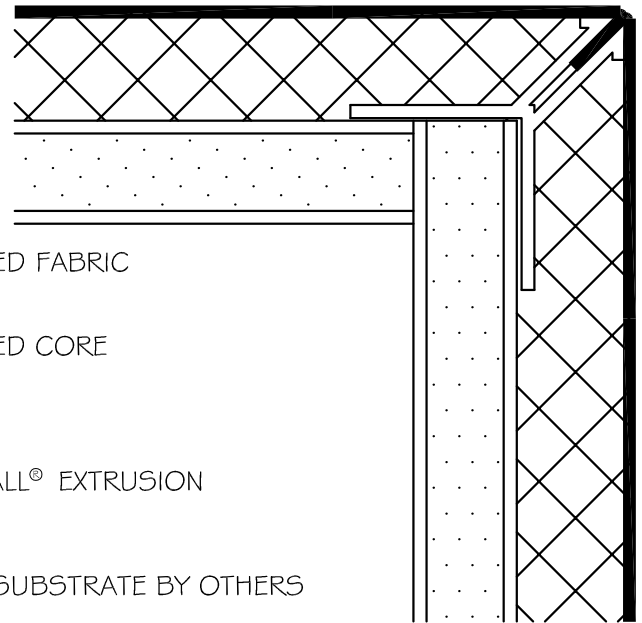

OUTSIDE CORNER

- SPECIFIED FABRIC
- SPECIFIED CORE
- NOVAWALL® EXTRUSION
- G.W.B. SUBSTRATE BY OTHERS

NOTE: DETAILS ARE AVAILABLE AT www.novawall.com
FOR DOWNLOAD IN AutoCAD FORMAT.

1/2" SQUARE EDGE WELTLESS DETAILS

SCALE: 1" = 1"

NOVAWALL SYSTEMS, INC.

885-B SOUTH PICKETT STREET
ALEXANDRIA, VIRGINIA 22304
(P) 800.695.6682