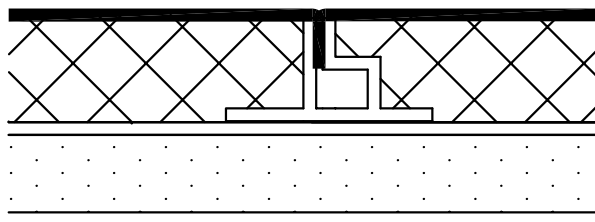

EDGE @ VINYL BASE

EDGE @ WOOD BASE

EDGE @ INSIDE CORNER

EDGE @ CEILING

MIDSEAM

NOTE: DETAILS ARE AVAILABLE AT www.novawall.com FOR DOWNLOAD IN AutoCAD® FORMAT.

1/2" SQUARE EDGE WELTLESS DETAILS

SCALE: 1" = 1"

NOTE: DETAILS ARE AVAILABLE AT www.novawall.com
FOR DOWNLOAD IN AutoCAD FORMAT.

1/2" SQUARE EDGE WELTLESS DETAILS

SCALE: 1" = 1"

NOVAWALL SYSTEMS, INC.

885-B SOUTH PICKETT STREET
ALEXANDRIA, VIRGINIA 22304
(P) 800.695.6682