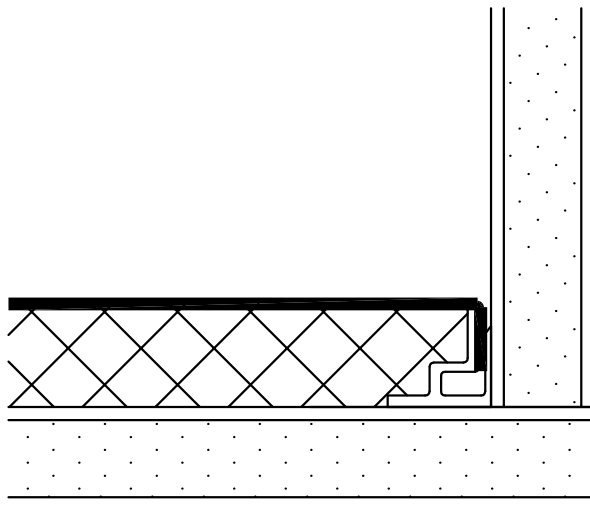

EDGE @ VINYL BASE

EDGE @ WOOD BASE

EDGE @ INSIDE CORNER

EDGE @ CEILING

MIDSEAM

NOTE: DETAILS ARE AVAILABLE AT www.novawall.com FOR DOWNLOAD IN AutoCAD® FORMAT.

1/2" SQUARE EDGE WELTLESS DETAILS

SCALE: 1" = 1"

NOVAWALL SYSTEMS, INC.

885-B SOUTH PICKETT STREET
ALEXANDRIA, VIRGINIA 22304
(P) 800.695.6682

EDGE @ DOOR JAMB

EDGE @ OUTSIDE CORNER

INSIDE CORNER

OUTSIDE CORNER

- SPECIFIED FABRIC
- SPECIFIED CORE
- NOVAWALL® EXTRUSION
- G.W.B. SUBSTRATE BY OTHERS

NOTE: DETAILS ARE AVAILABLE AT www.novawall.com
FOR DOWNLOAD IN AutoCAD FORMAT.

1/2" SQUARE EDGE WELTLESS DETAILS

SCALE: 1" = 1"

NOVAWALL SYSTEMS, INC.

885-B SOUTH PICKETT STREET
ALEXANDRIA, VIRGINIA 22304
(P) 800.695.6682