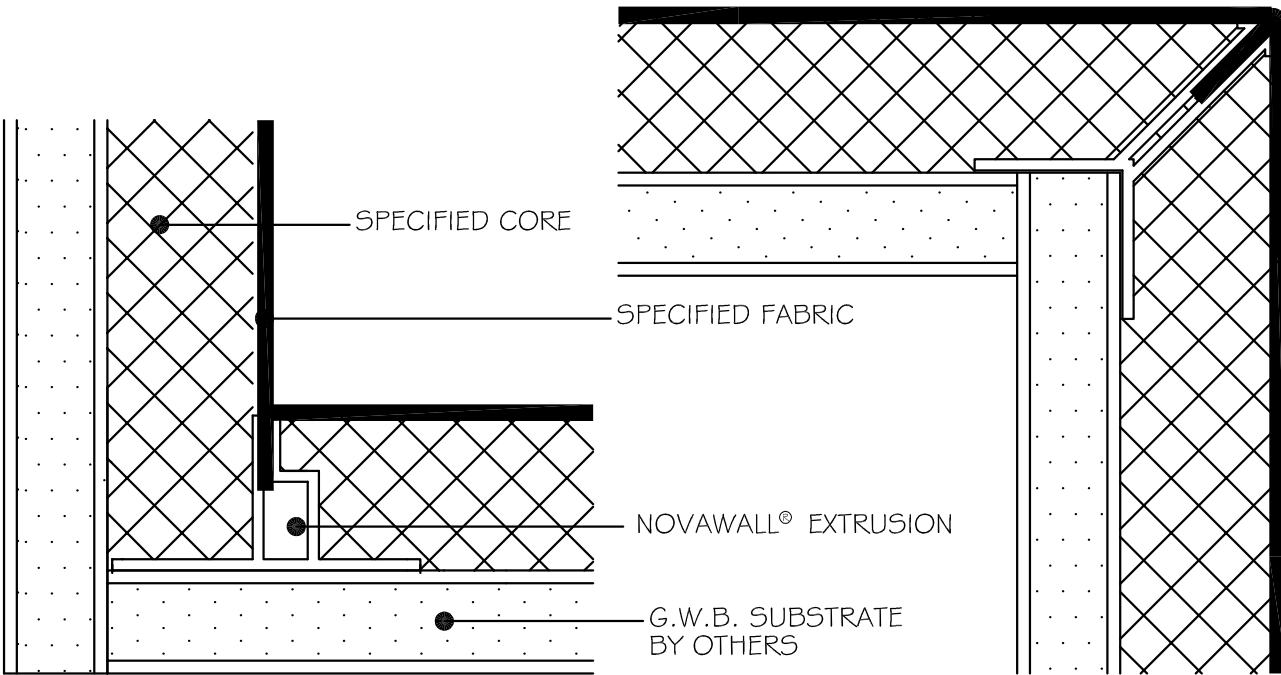

INSIDE CORNER

OUTSIDE CORNER

NOTE: DETAILS ARE AVAILABLE AT www.novawall.com FOR DOWNLOAD IN AutoCAD® FORMAT.

3/4" WELTLESS® EDGE DETAILS

SCALE: 1" = 1"

NOVAWALL SYSTEMS, INC.

881 SOUTH PICKETT STREET
ALEXANDRIA, VIRGINIA 22304
(P) 800.695.6682