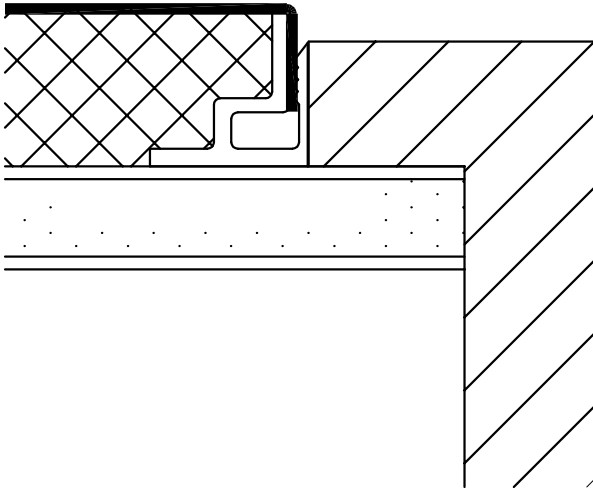

EDGE @ DOOR JAMB