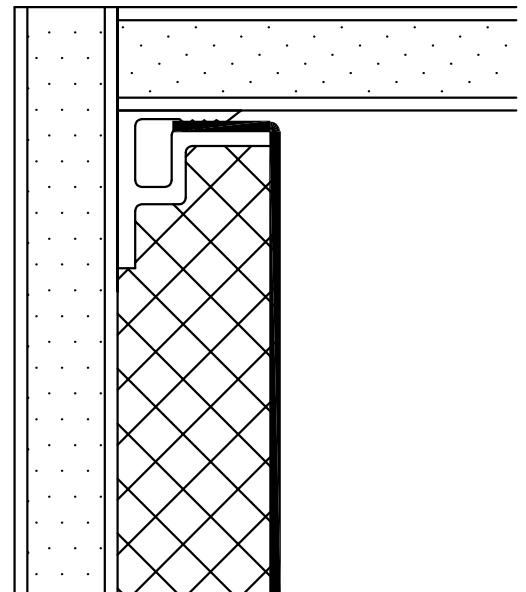

EDGE @ VINYL BASE

EDGE @ WOOD BASE

EDGE @ INSIDE CORNER

EDGE @ CEILING

MIDSEAM

NOTE: DETAILS ARE AVAILABLE AT www.novawall.com FOR DOWNLOAD IN AutoCAD® FORMAT.

3/4" WELTLESS® EDGE DETAILS

SCALE: 1" = 1"

NOVAWALL SYSTEMS, INC.

881 SOUTH PICKETT STREET
ALEXANDRIA, VIRGINIA 22304
(P) 800.695.6682

EDGE @ DOOR JAMB

EDGE @ OUTSIDE CORNER

INSIDE CORNER

OUTSIDE CORNER

NOTE: DETAILS ARE AVAILABLE AT www.novawall.com FOR DOWNLOAD IN AutoCAD® FORMAT.

3/4" WELTLESS® EDGE DETAILS

SCALE: 1" = 1"

NOVAWALL SYSTEMS, INC.

881 SOUTH PICKETT STREET
ALEXANDRIA, VIRGINIA 22304
(P) 800.695.6682