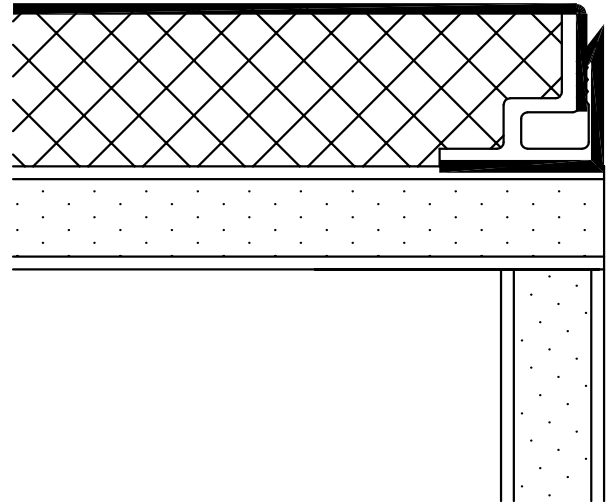

EDGE @ OUTSIDE CORNER