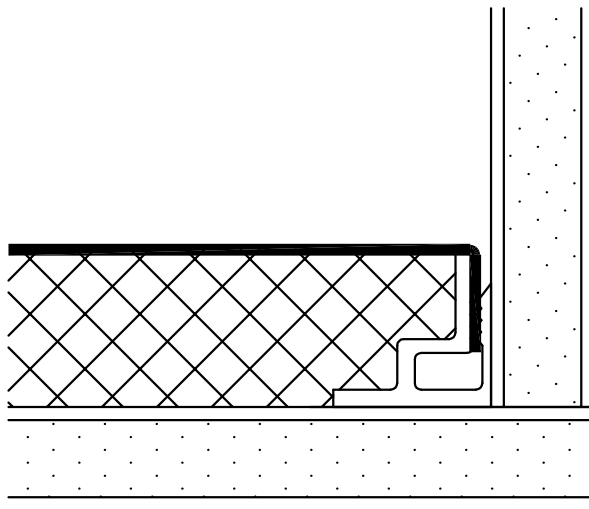

EDGE @ VINYL BASE

EDGE @ WOOD BASE

EDGE @ INSIDE CORNER

EDGE @ CEILING

MIDSEAM

NOTE: DETAILS ARE AVAILABLE AT www.novawall.com FOR DOWNLOAD IN AutoCAD® FORMAT.

3/4" WELTLESS® EDGE DETAILS

SCALE: 1" = 1"

NOVAWALL SYSTEMS, INC.

881 SOUTH PICKETT STREET
ALEXANDRIA, VIRGINIA 22304
(P) 800.695.6682

EDGE @ DOOR JAMB

EDGE @ OUTSIDE CORNER

INSIDE CORNER

OUTSIDE CORNER

NOTE: DETAILS ARE AVAILABLE AT www.novawall.com FOR DOWNLOAD IN AutoCAD® FORMAT.

3/4" WELTLESS® EDGE DETAILS

SCALE: 1" = 1"

NOVAWALL SYSTEMS, INC.

881 SOUTH PICKETT STREET
ALEXANDRIA, VIRGINIA 22304
(P) 800.695.6682