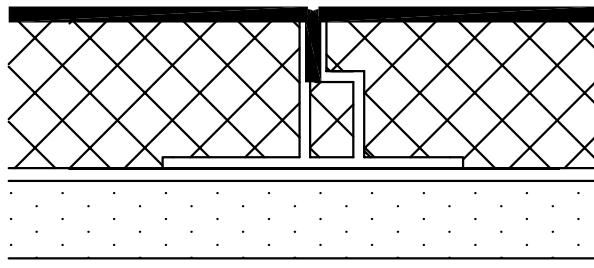

EDGE @ VINYL BASE

EDGE @ WOOD BASE

EDGE @ INSIDE CORNER

EDGE @ CEILING

MIDSEAM

NOTE: DETAILS ARE AVAILABLE AT www.novawall.com FOR DOWNLOAD IN AutoCAD® FORMAT.

3/4" WELTLESS® EDGE DETAILS

SCALE: 1" = 1"

3/4" WELTLESS® EDGE DETAILS

SCALE: 1" = 1"

NOVAWALL SYSTEMS, INC.

881 SOUTH PICKETT STREET
ALEXANDRIA, VIRGINIA 22304
(P) 800.695.6682