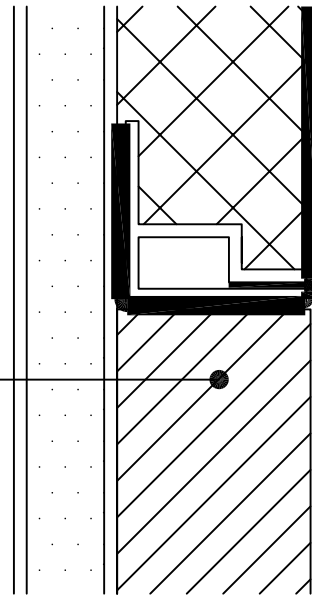

EDGE @ VINYL BASE

EDGE @ WOOD BASE

EDGE @ INSIDE CORNER

EDGE @ CEILING

MIDSEAM

NOTE: DETAILS ARE AVAILABLE AT [www.novawall.com](http://www.novawall.com)  
FOR DOWNLOAD IN AutoCAD<sup>®</sup> FORMAT.

**1" SQUARE CLASSIC EDGE DETAILS**

SCALE: 1" = 1"

**NOVAWALL SYSTEMS, INC.**

885-B SOUTH PICKETT STREET  
ALEXANDRIA, VIRGINIA 22304  
(P) 800.695.6682

EDGE @ DOOR JAMB

EDGE @ OUTSIDE CORNER

INSIDE CORNER

OUTSIDE CORNER

NOTE: DETAILS ARE AVAILABLE AT [www.novawall.com](http://www.novawall.com) FOR DOWNLOAD IN AutoCAD FORMAT.

**1" SQUARE CLASSIC EDGE DETAILS**

SCALE: 1" = 1"

**NOVAWALL SYSTEMS, INC.**

885-B SOUTH PICKETT STREET  
ALEXANDRIA, VIRGINIA 22304  
(P) 800.695.6682