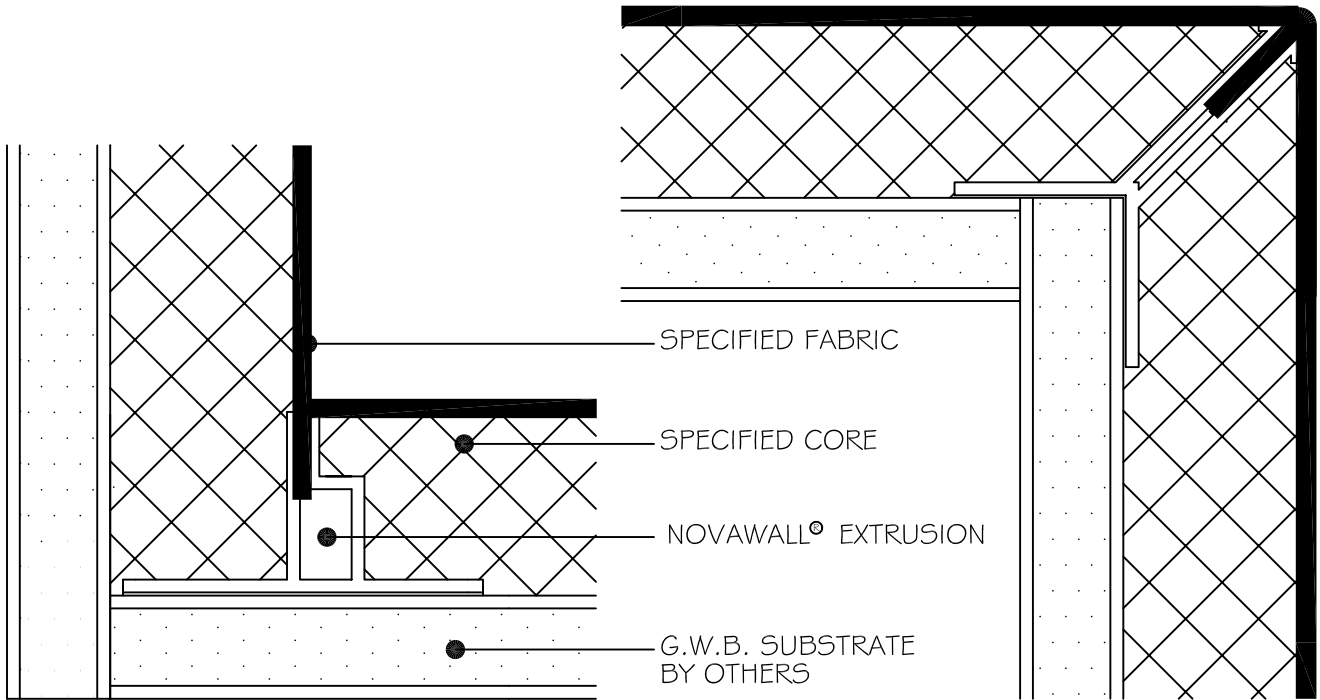

SCALE: 1" = 1"

**NOVAWALL SYSTEMS, INC.**

885-B SOUTH PICKETT STREET  
ALEXANDRIA, VIRGINIA 22304  
(P) 800.695.6682

EDGE @ DOOR JAMB

EDGE @ OUTSIDE CORNER

INSIDE CORNER

OUTSIDE CORNER

NOTE: DETAILS ARE AVAILABLE AT [www.novawall.com](http://www.novawall.com) FOR DOWNLOAD IN AutoCAD FORMAT.

**1" SQUARE CLASSIC EDGE DETAILS**

SCALE: 1" = 1"

**NOVAWALL SYSTEMS, INC.**

885-B SOUTH PICKETT STREET  
ALEXANDRIA, VIRGINIA 22304  
(P) 800.695.6682