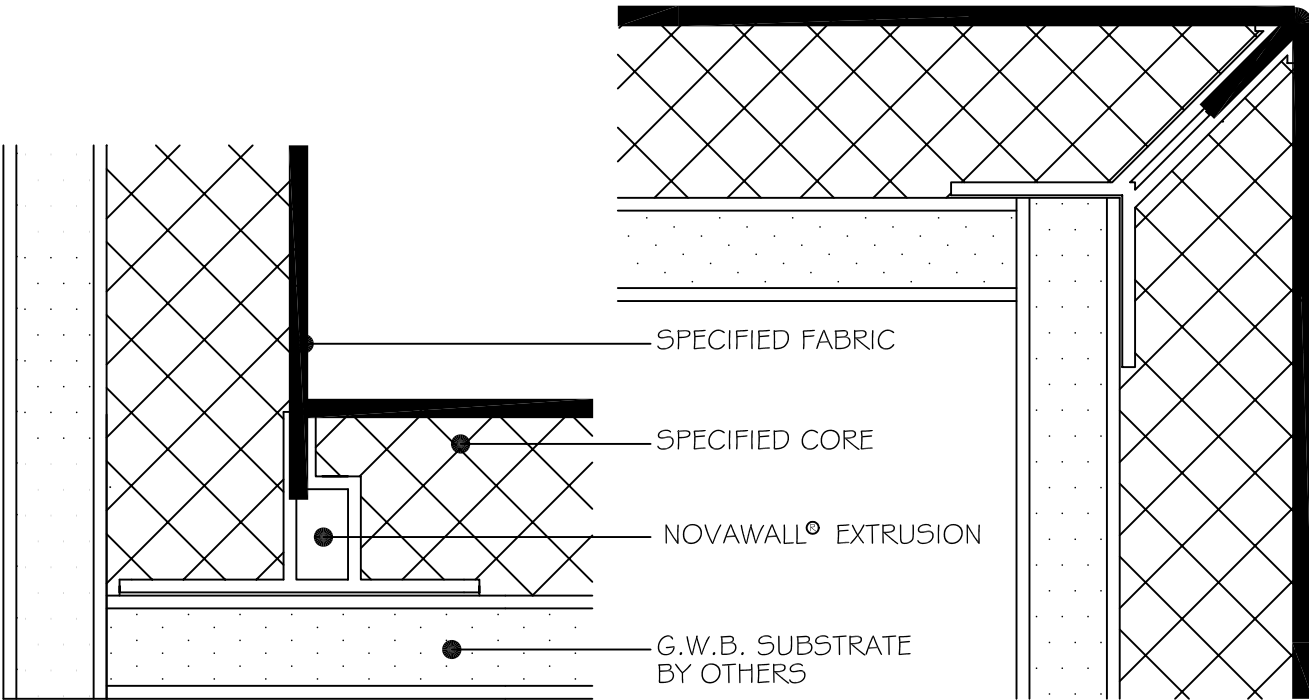

EDGE @ VINYL BASE

EDGE @ WOOD BASE

EDGE @ INSIDE CORNER

EDGE @ CEILING

MIDSEAM

NOTE: DETAILS ARE AVAILABLE AT www.novawall.com
FOR DOWNLOAD IN AutoCAD® FORMAT.

1" SQUARE EDGE WELTLESS DETAILS

SCALE: 1" = 1"

NOVAWALL SYSTEMS, INC.

885-B SOUTH PICKETT STREET
ALEXANDRIA, VIRGINIA 22304
(P) 800.695.6682

EDGE @ DOOR JAMB

EDGE @ OUTSIDE CORNER

INSIDE CORNER

OUTSIDE CORNER

NOTE: DETAILS ARE AVAILABLE AT www.novawall.com
FOR DOWNLOAD IN AutoCAD® FORMAT.

1" SQUARE EDGE WELTLESS DETAILS

SCALE: 1" = 1"

NOVAWALL SYSTEMS, INC.

885-B SOUTH PICKETT STREET
ALEXANDRIA, VIRGINIA 22304
(P) 800.695.6682