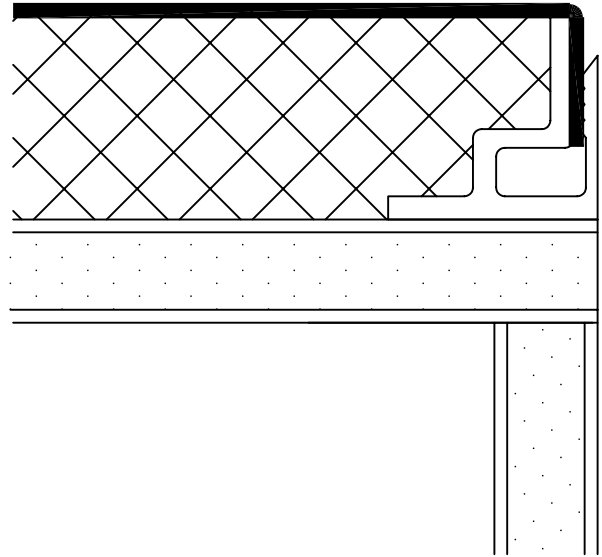

EDGE @ OUTSIDE CORNER