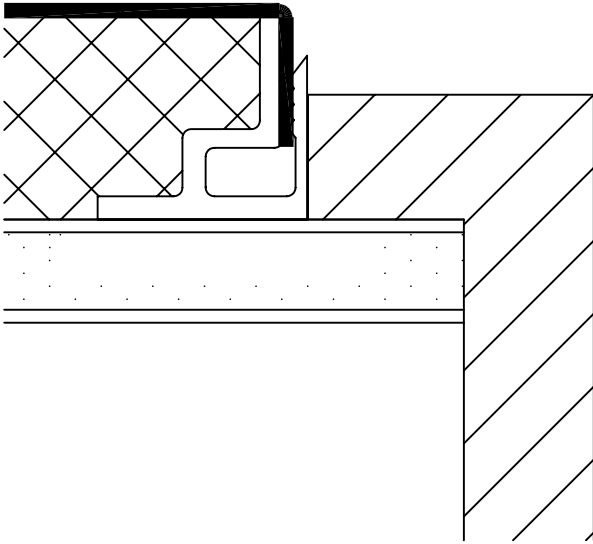

EDGE @ VINYL BASE

EDGE @ WOOD BASE

EDGE @ INSIDE CORNER

EDGE @ CEILING

MIDSEAM

NOTE: DETAILS ARE AVAILABLE AT www.novawall.com
FOR DOWNLOAD IN AutoCAD® FORMAT.

1" SQUARE EDGE WELTLESS DETAILS

SCALE: 1" = 1"

NOVAWALL SYSTEMS, INC.

885-B SOUTH PICKETT STREET
ALEXANDRIA, VIRGINIA 22304
(P) 800.695.6682

EDGE @ DOOR JAMB

EDGE @ OUTSIDE CORNER

INSIDE CORNER

OUTSIDE CORNER

NOTE: DETAILS ARE AVAILABLE AT www.novawall.com
FOR DOWNLOAD IN AutoCAD® FORMAT.

1" SQUARE EDGE WELTLESS DETAILS

SCALE: 1" = 1"

NOVAWALL SYSTEMS, INC.

885-B SOUTH PICKETT STREET
ALEXANDRIA, VIRGINIA 22304
(P) 800.695.6682