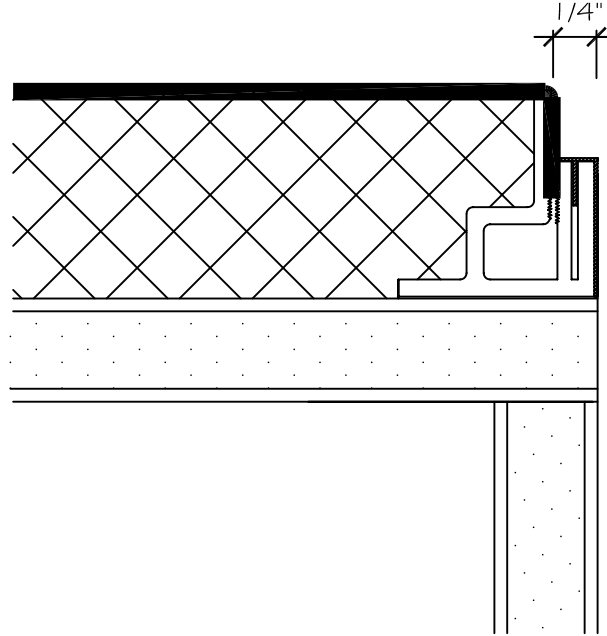

EDGE @ VINYL BASE

EDGE @ WOOD BASE

EDGE @ INSIDE CORNER

EDGE @ CEILING

MIDSEAM

NOTE: MIDSEAM INSERT FINISH MATT BLACK

NOTE: DETAILS ARE AVAILABLE AT [www.novawall.com](http://www.novawall.com)  
FOR DOWNLOAD IN AutoCAD® FORMAT.

**1/4" REVEAL DETAILS**

SCALE: 1" = 1"

**NOVAWALL SYSTEMS, INC.**

885-B SOUTH PICKETT STREET  
ALEXANDRIA, VIRGINIA 22304  
(P) 800.695.6682

EDGE @ DOOR JAMB

EDGE @ OUTSIDE CORNER

INSIDE CORNER

OUTSIDE CORNER

NOTE: MIDSEAM INSERT FINISH MATT BLACK

NOTE: DETAILS ARE AVAILABLE AT [www.novawall.com](http://www.novawall.com) FOR DOWNLOAD IN AutoCAD® FORMAT.

**1/4" REVEAL DETAILS**

SCALE: 1" = 1"

**NOVAWALL SYSTEMS, INC.**