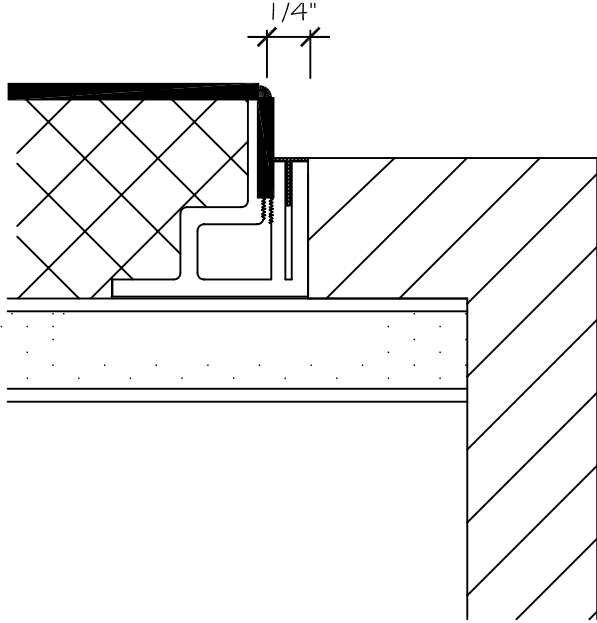

EDGE @ VINYL BASE

EDGE @ WOOD BASE

EDGE @ INSIDE CORNER

EDGE @ CEILING

MIDSEAM

NOTE: MIDSEAM INSERT FINISH MATT BLACK

NOTE: DETAILS ARE AVAILABLE AT [www.novawall.com](http://www.novawall.com)  
FOR DOWNLOAD IN AutoCAD® FORMAT.

**1/4" REVEAL DETAILS**

SCALE: 1" = 1"

**NOVAWALL SYSTEMS, INC.**

885-B SOUTH PICKETT STREET  
ALEXANDRIA, VIRGINIA 22304  
(P) 800.695.6682

EDGE @ DOOR JAMB

EDGE @ OUTSIDE CORNER

INSIDE CORNER

OUTSIDE CORNER

NOTE: MIDSEAM INSERT FINISH MATT BLACK

NOTE: DETAILS ARE AVAILABLE AT [www.novawall.com](http://www.novawall.com) FOR DOWNLOAD IN AutoCAD® FORMAT.

**1/4" REVEAL DETAILS**

SCALE: 1" = 1"

**NOVAWALL SYSTEMS, INC.**