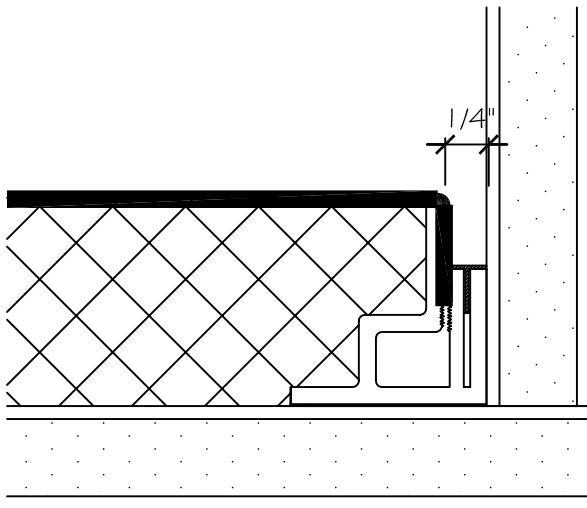

EDGE @ VINYL BASE

EDGE @ WOOD BASE

EDGE @ INSIDE CORNER

EDGE @ CEILING

MIDSEAM

NOTE: MIDSEAM INSERT FINISH MATT BLACK

NOTE: DETAILS ARE AVAILABLE AT [www.novawall.com](http://www.novawall.com)  
FOR DOWNLOAD IN AutoCAD® FORMAT.

**1/4" REVEAL DETAILS**

SCALE: 1" = 1"

**NOVAWALL SYSTEMS, INC.**

885-B SOUTH PICKETT STREET  
ALEXANDRIA, VIRGINIA 22304  
(P) 800.695.6682

EDGE @ DOOR JAMB

EDGE @ OUTSIDE CORNER

INSIDE CORNER

OUTSIDE CORNER

NOTE: MIDSEAM INSERT FINISH MATT BLACK

NOTE: DETAILS ARE AVAILABLE AT [www.novawall.com](http://www.novawall.com) FOR DOWNLOAD IN AutoCAD® FORMAT.

**1/4" REVEAL DETAILS**

SCALE: 1" = 1"

**NOVAWALL SYSTEMS, INC.**