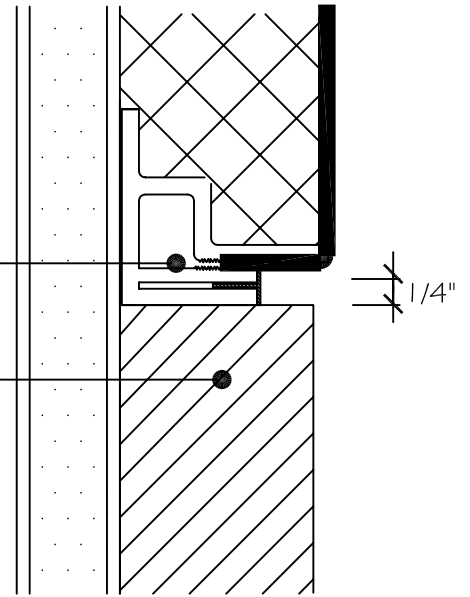

EDGE @ VINYL BASE

EDGE @ WOOD BASE

EDGE @ INSIDE CORNER

EDGE @ CEILING

MIDSEAM

NOTE: MIDSEAM INSERT FINISH MATT BLACK

NOTE: DETAILS ARE AVAILABLE AT [www.novawall.com](http://www.novawall.com)  
FOR DOWNLOAD IN AutoCAD® FORMAT.

**1/4" REVEAL DETAILS**

SCALE: 1" = 1"

**NOVAWALL SYSTEMS, INC.**

885-B SOUTH PICKETT STREET  
ALEXANDRIA, VIRGINIA 22304  
(P) 800.695.6682

EDGE @ DOOR JAMB

EDGE @ OUTSIDE CORNER

INSIDE CORNER

OUTSIDE CORNER

NOTE: MIDSEAM INSERT FINISH MATT BLACK

NOTE: DETAILS ARE AVAILABLE AT [www.novawall.com](http://www.novawall.com) FOR DOWNLOAD IN AutoCAD® FORMAT.

**1/4" REVEAL DETAILS**

SCALE: 1" = 1"

**NOVAWALL SYSTEMS, INC.**