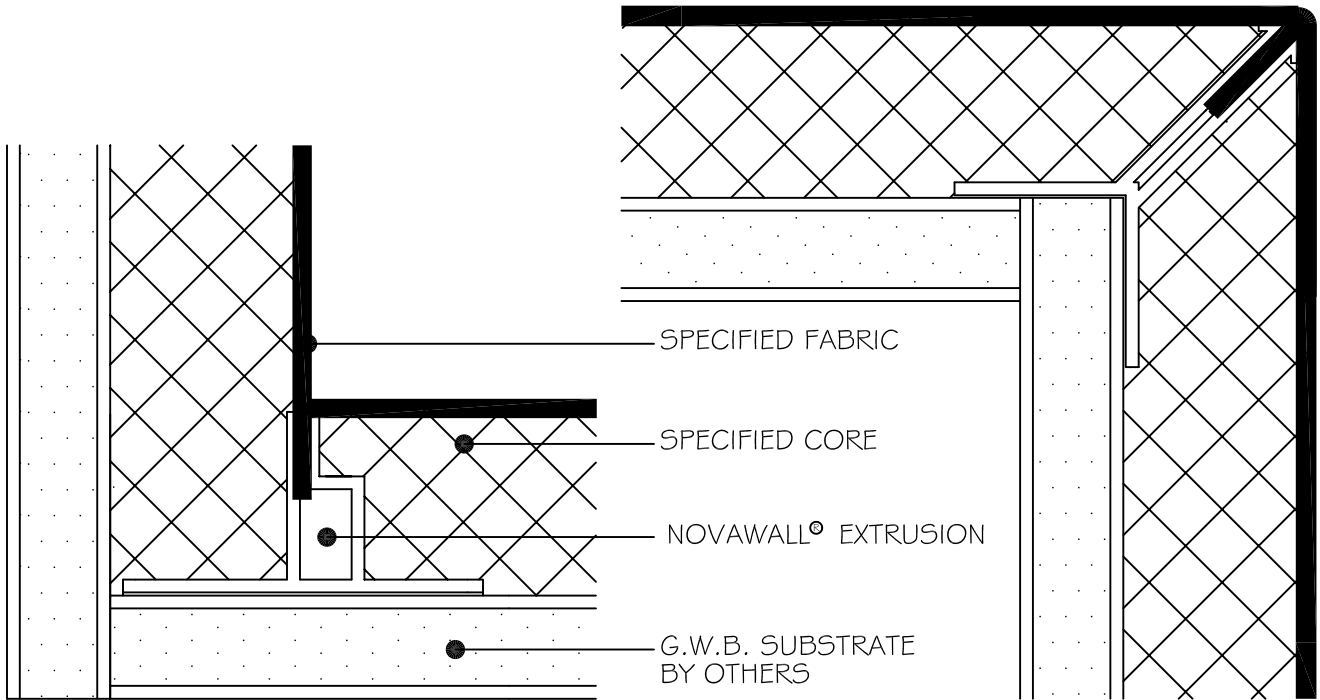

EDGE @ VINYL BASE

EDGE @ WOOD BASE

EDGE @ INSIDE CORNER

EDGE @ CEILING

MIDSEAM

NOTE: MIDSEAM INSERT FINISH MATT BLACK

NOTE: DETAILS ARE AVAILABLE AT [www.novawall.com](http://www.novawall.com)  
FOR DOWNLOAD IN AutoCAD® FORMAT.

**1/4" REVEAL DETAILS**

SCALE: 1" = 1"

**NOVAWALL SYSTEMS, INC.**

885-B SOUTH PICKETT STREET  
ALEXANDRIA, VIRGINIA 22304  
(P) 800.695.6682

EDGE @ DOOR JAMB

EDGE @ OUTSIDE CORNER

INSIDE CORNER

OUTSIDE CORNER

NOTE: MIDSEAM INSERT FINISH MATT BLACK

NOTE: DETAILS ARE AVAILABLE AT [www.novawall.com](http://www.novawall.com) FOR DOWNLOAD IN AutoCAD® FORMAT.

**1/4" REVEAL DETAILS**

SCALE: 1" = 1"

**NOVAWALL SYSTEMS, INC.**